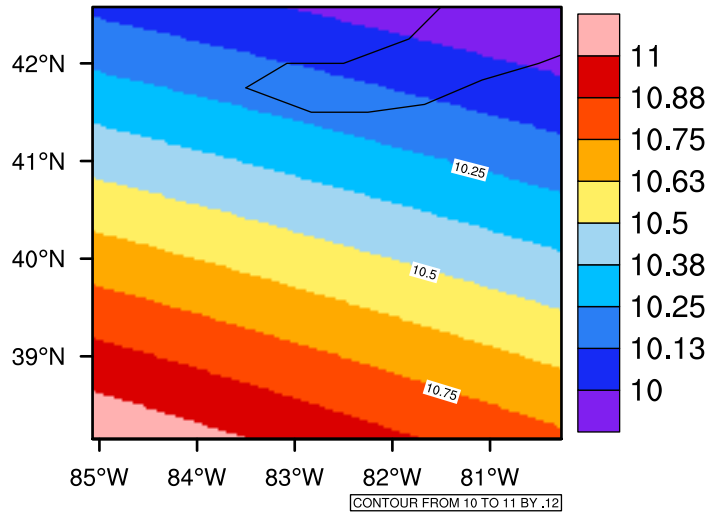

Yearly tas(c) In 2090-2099 GFDL-ESM2M RCP45 - Ohio

[You can request maps from any dataset from the AgriMetSoft Team.](#)