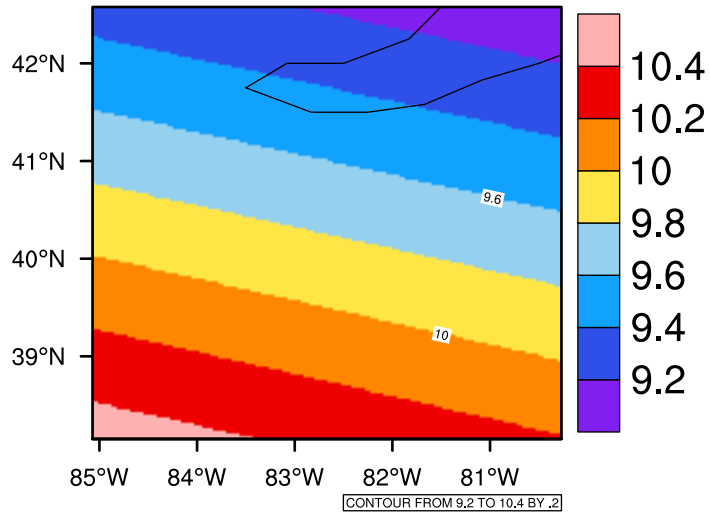

Yearly tas(c) In 2020-2029 GFDL-ESM2M RCP85 - Ohio

[You can request maps from any dataset from the AgriMetSoft Team.](#)