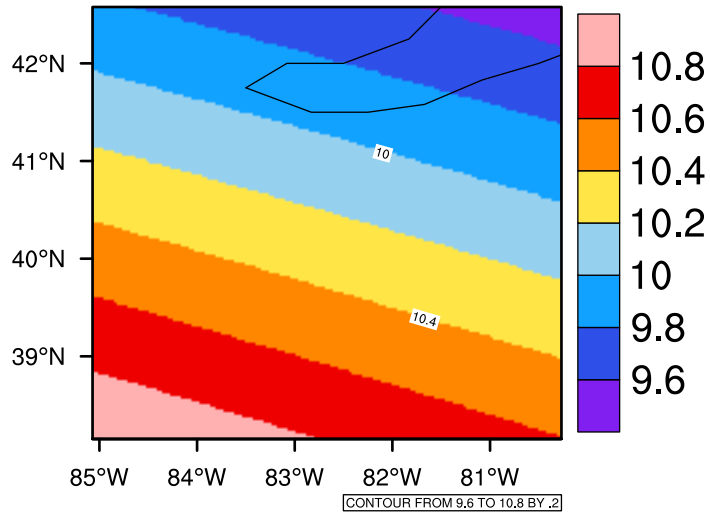

Yearly tas(c) In 2040-2049 GFDL-ESM2M RCP85 - Ohio

[You can request maps from any dataset from the AgriMetSoft Team.](#)