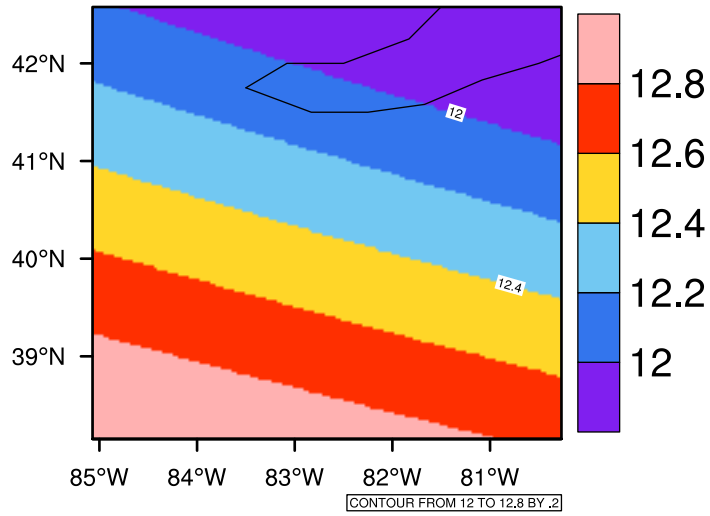

Yearly tas(c) In 2070-2079 GFDL-ESM2M RCP85 - Ohio

[You can request maps from any dataset from the AgriMetSoft Team.](#)