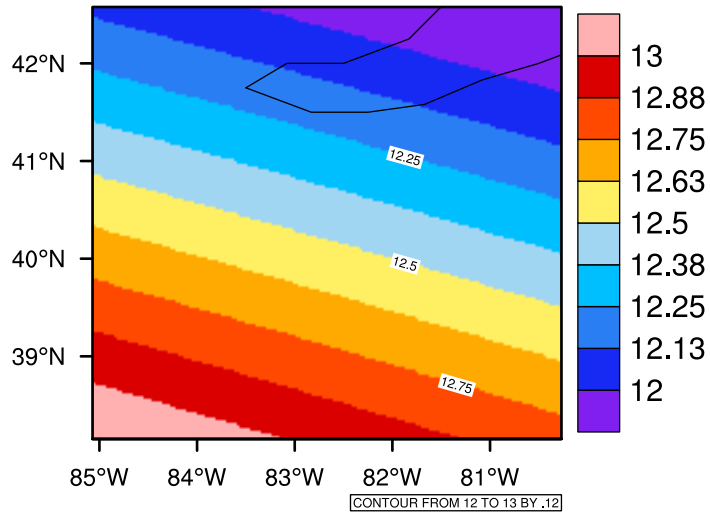

Yearly tas(c) In 2080-2089 GFDL-ESM2M RCP85 - Ohio

[You can request maps from any dataset from the AgriMetSoft Team.](#)