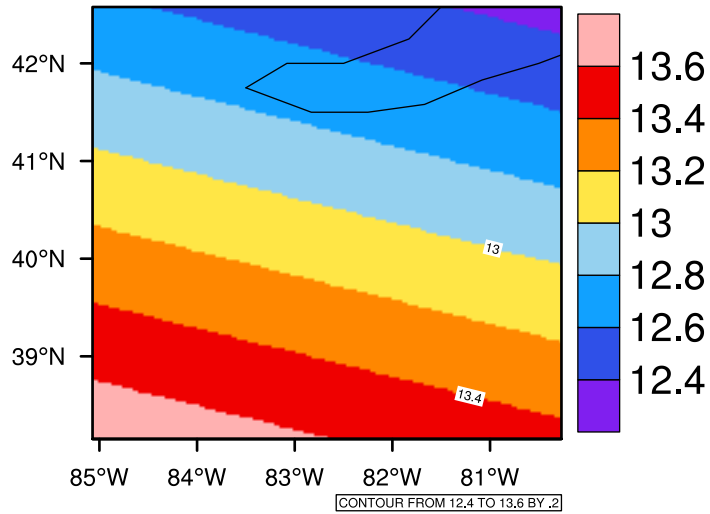

Yearly tas(c) In 2090-2099 GFDL-ESM2M RCP85 - Ohio

[You can request maps from any dataset from the AgriMetSoft Team.](#)