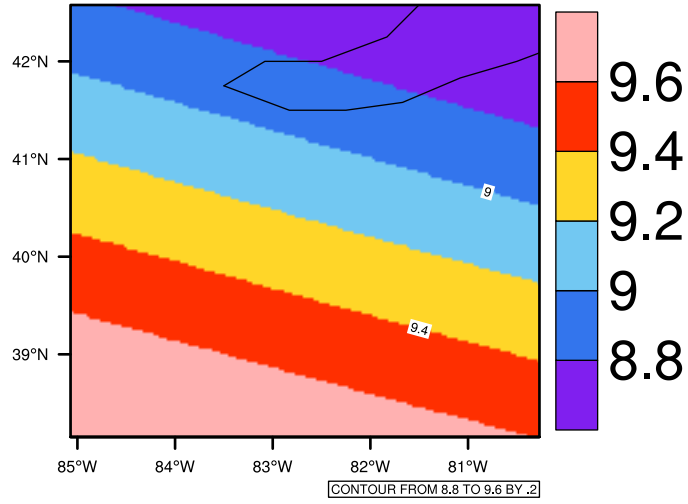

Yearly tas(c) In 1975-2005 GFDL-ESM2M historical - Ohio

[You can request maps from any dataset from the AgriMetSoft Team.](#)