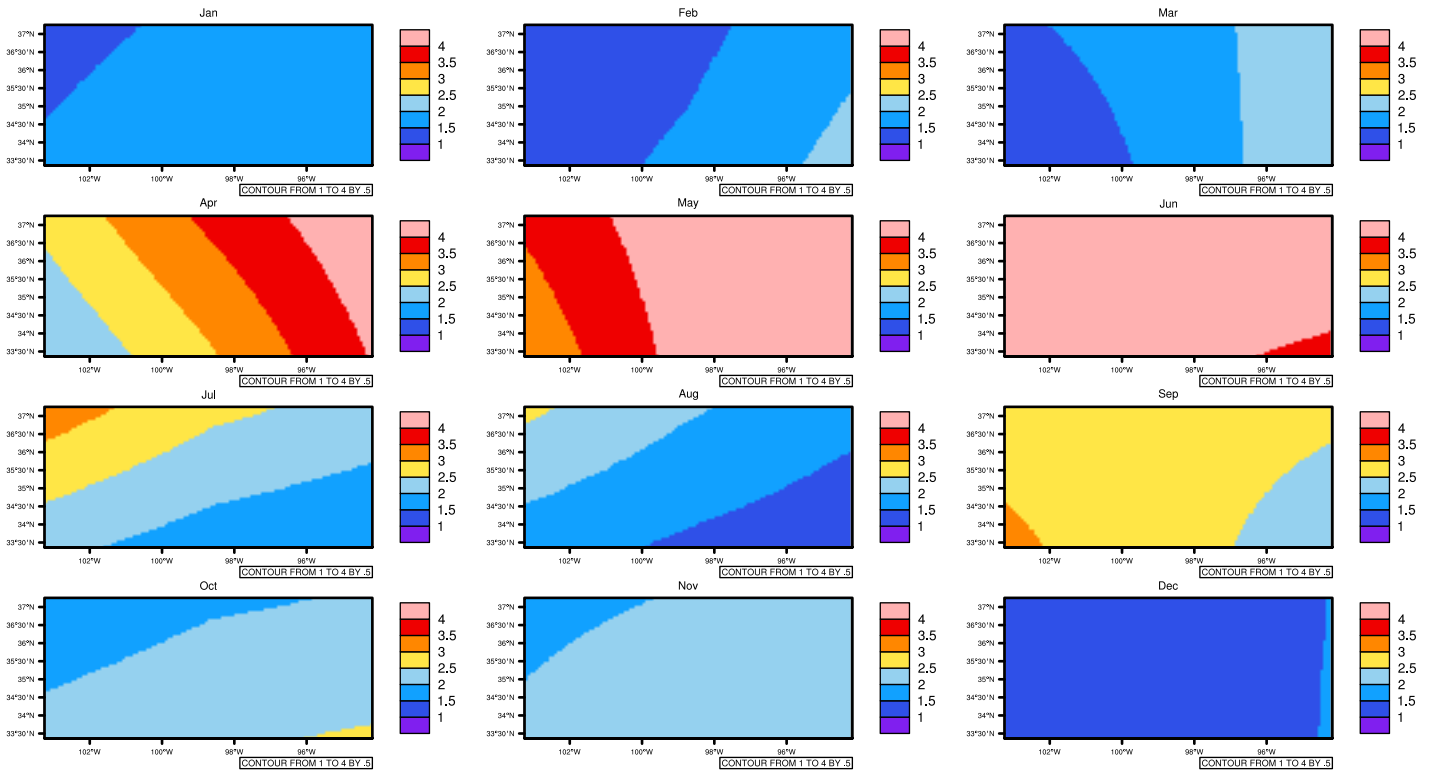

Monthly pr (mm/day) In 1975-2005 GFDL-ESM2M historical - Oklahoma