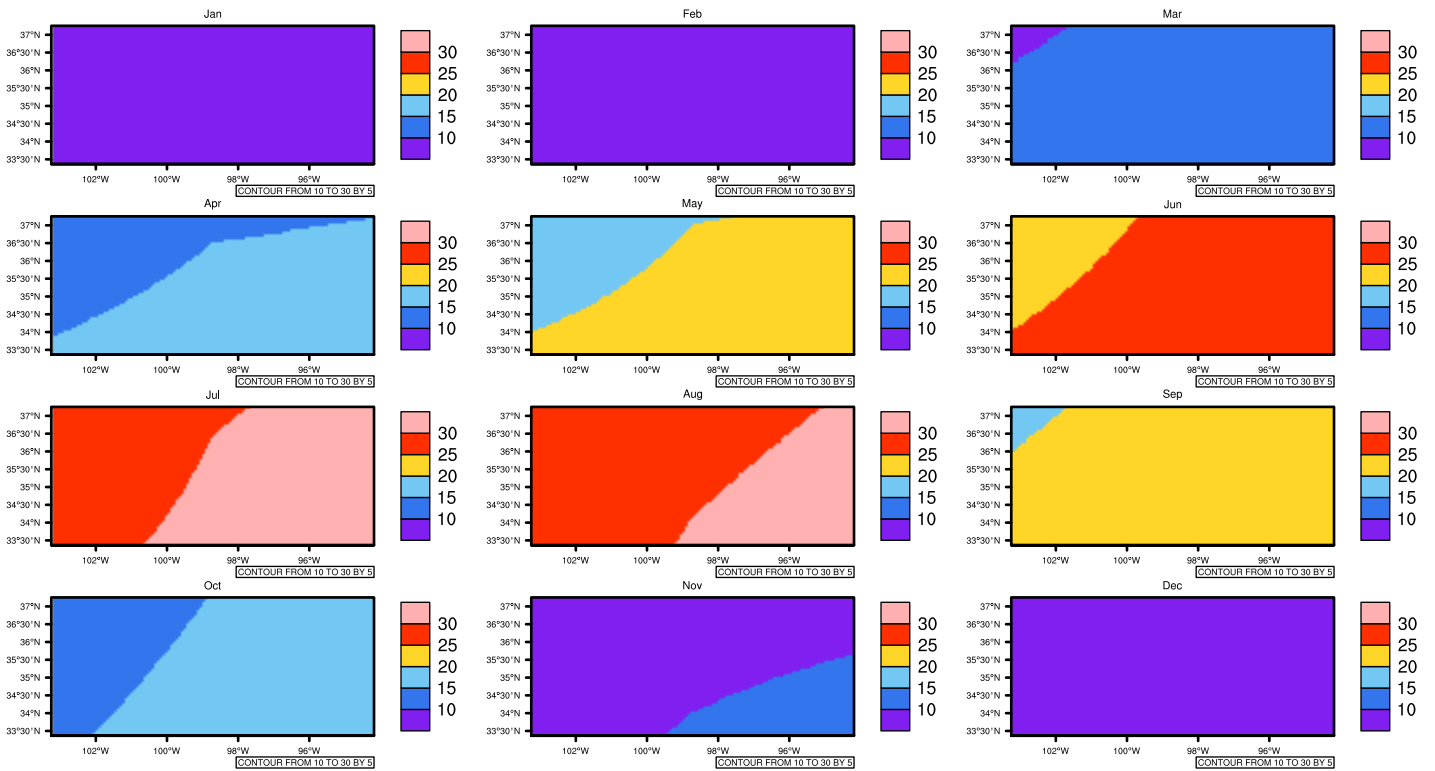

Monthly Daily Averaget(c) In 2070-2079 GFDL-ESM2M RCP45 - Oklahoma