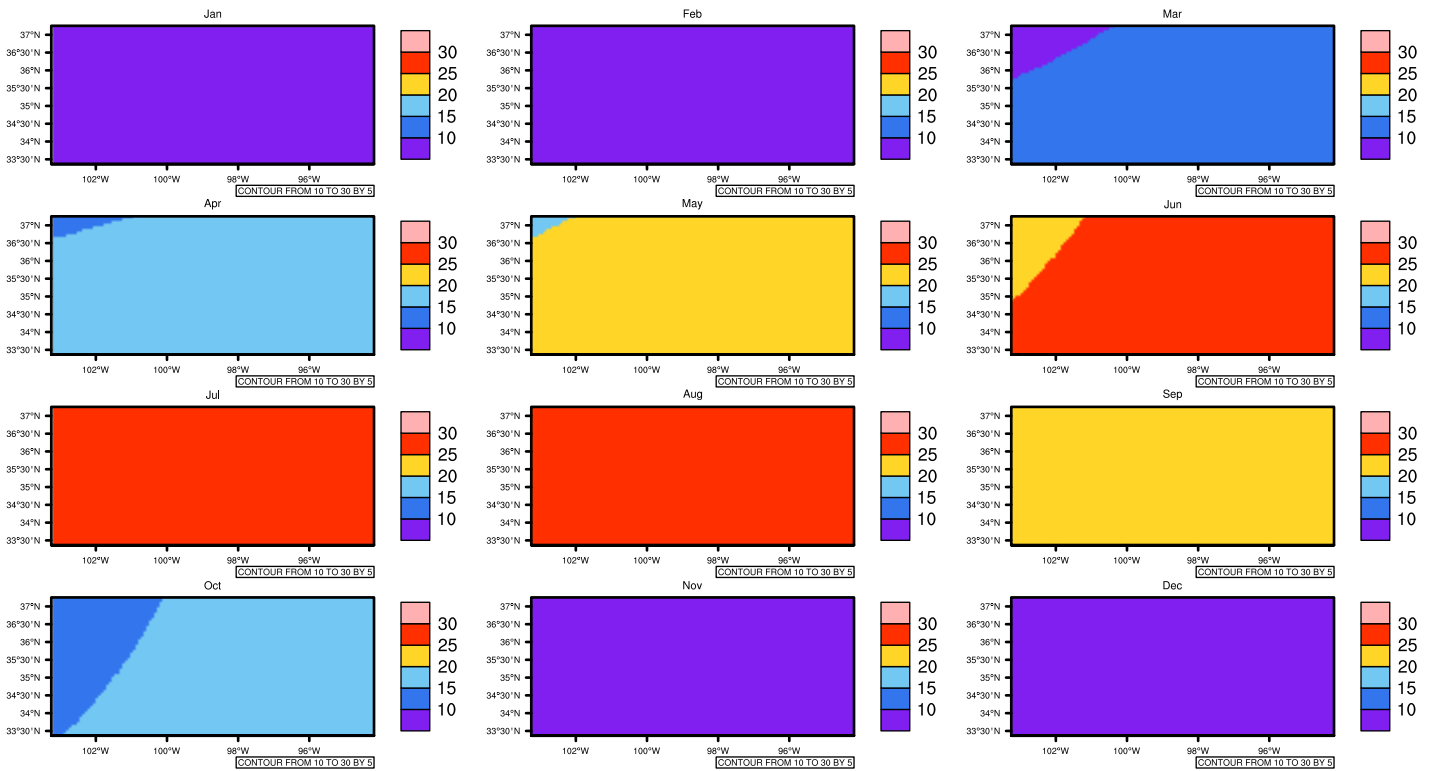

Monthly Daily Averaget(c) In 2090-2099 GFDL-ESM2M RCP45 - Oklahoma