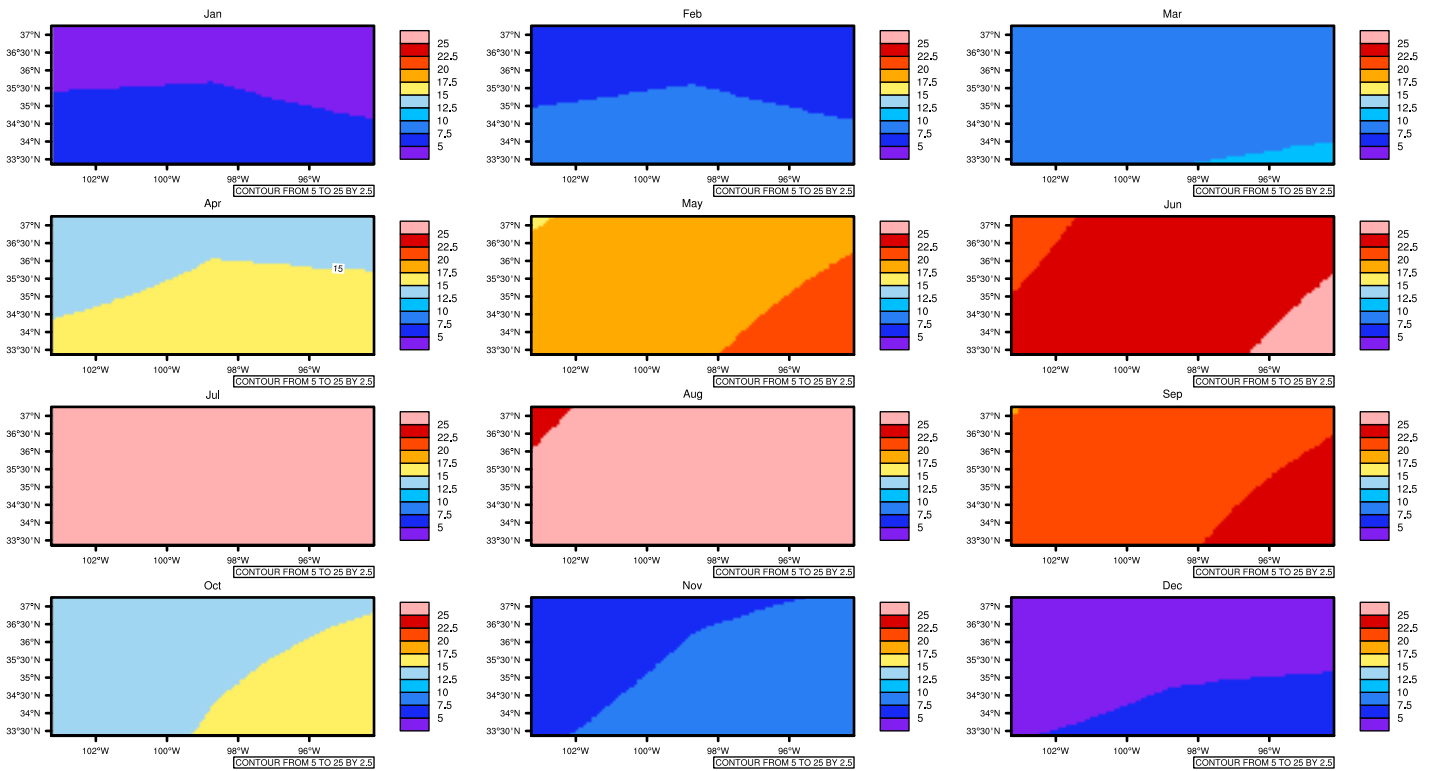

Monthly Daily Averaget(c) In 2020-2029 GFDL-ESM2M RCP85 - Oklahoma