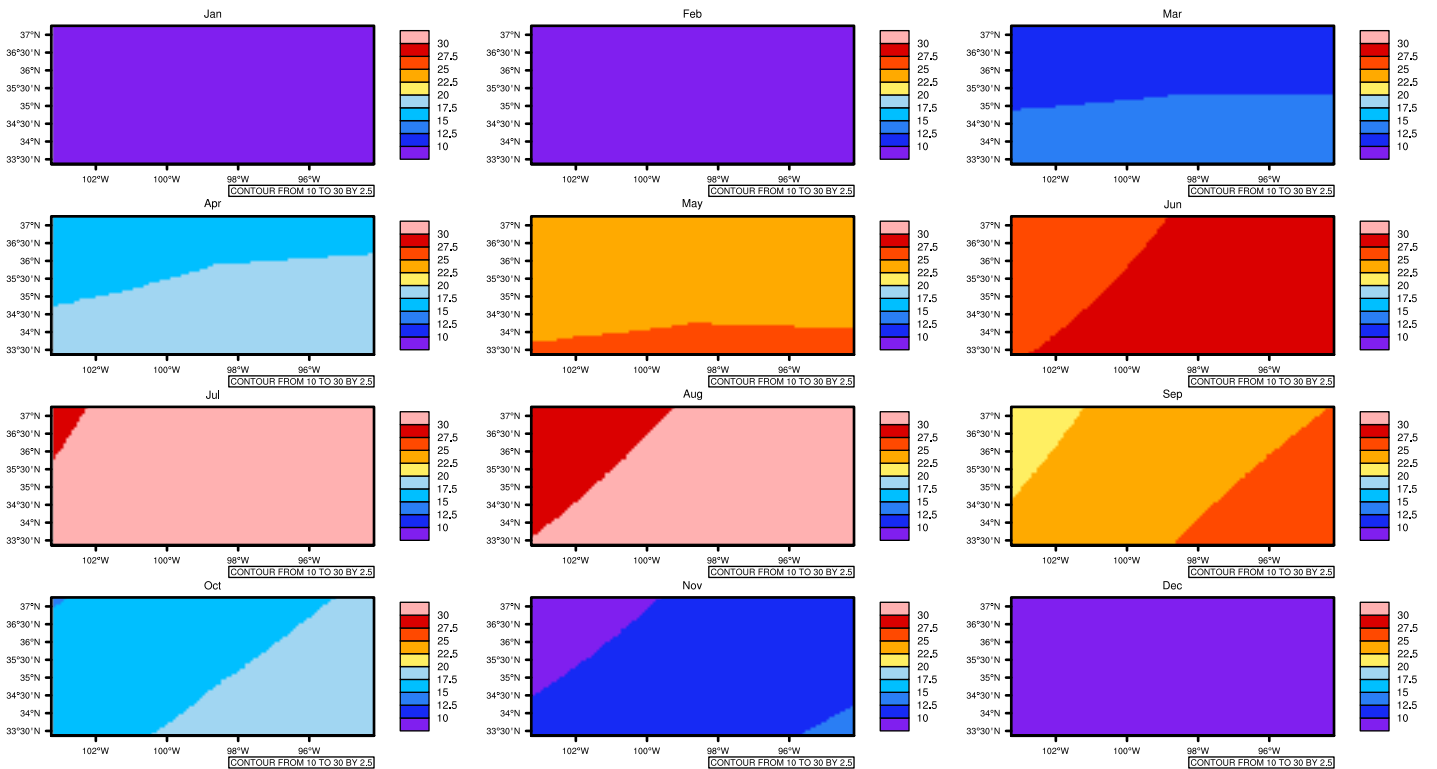

Monthly Daily Averaget(c) In 2070-2079 GFDL-ESM2M RCP85 - Oklahoma