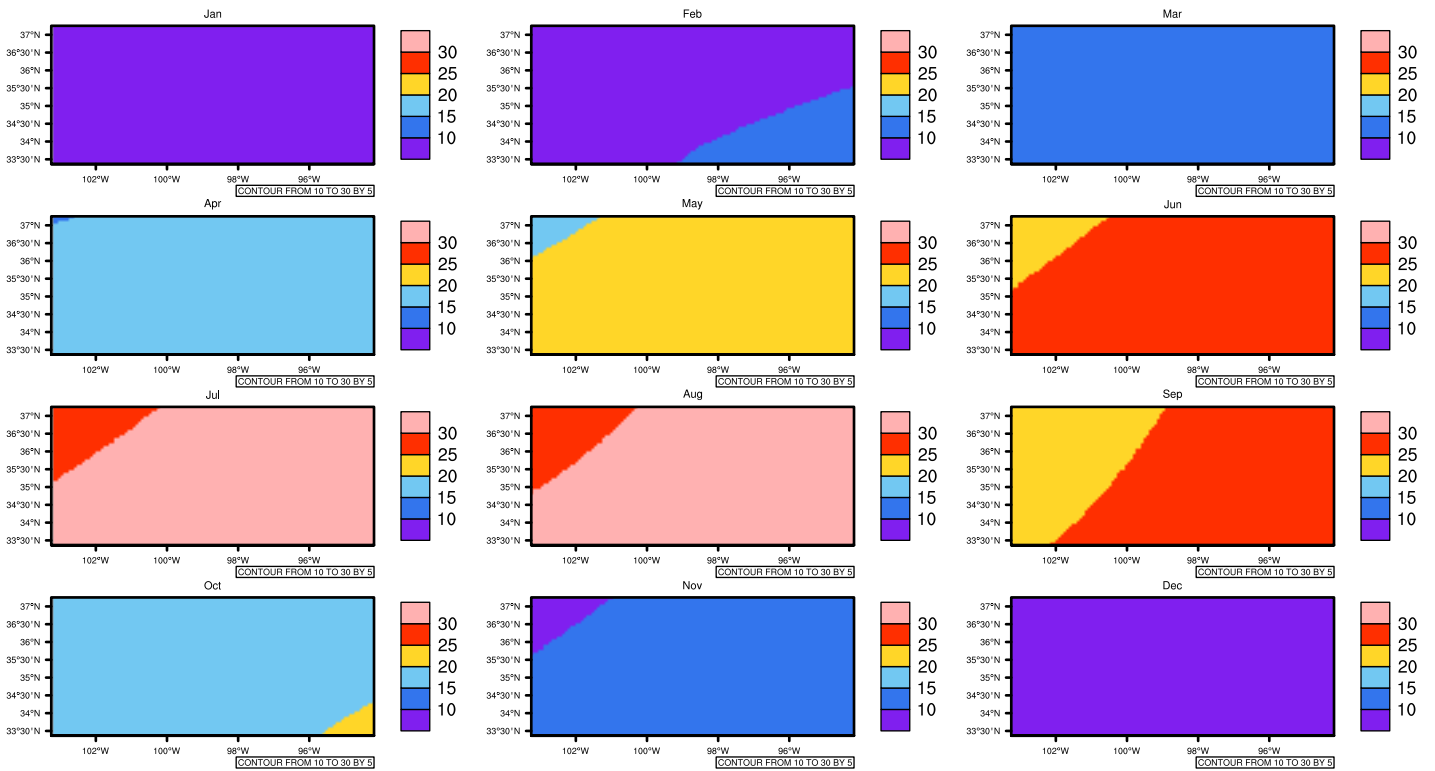

Monthly Daily Averaget(c) In 2080-2089 GFDL-ESM2M RCP85 - Oklahoma