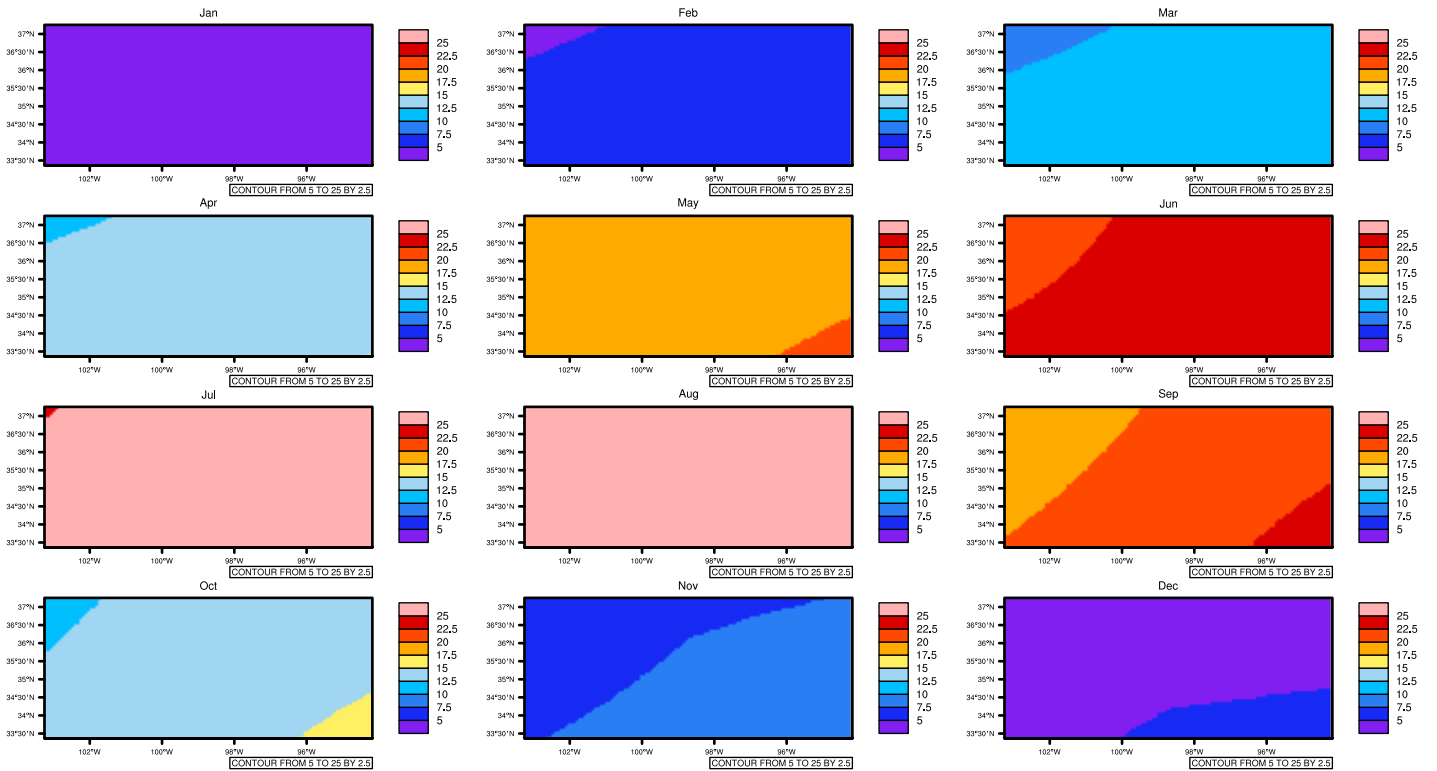

Monthly Daily Averaget(c) In 1975-2005 GFDL-ESM2M historical - Oklahoma

Order a new map on <https://agrimetsoft.com/order>