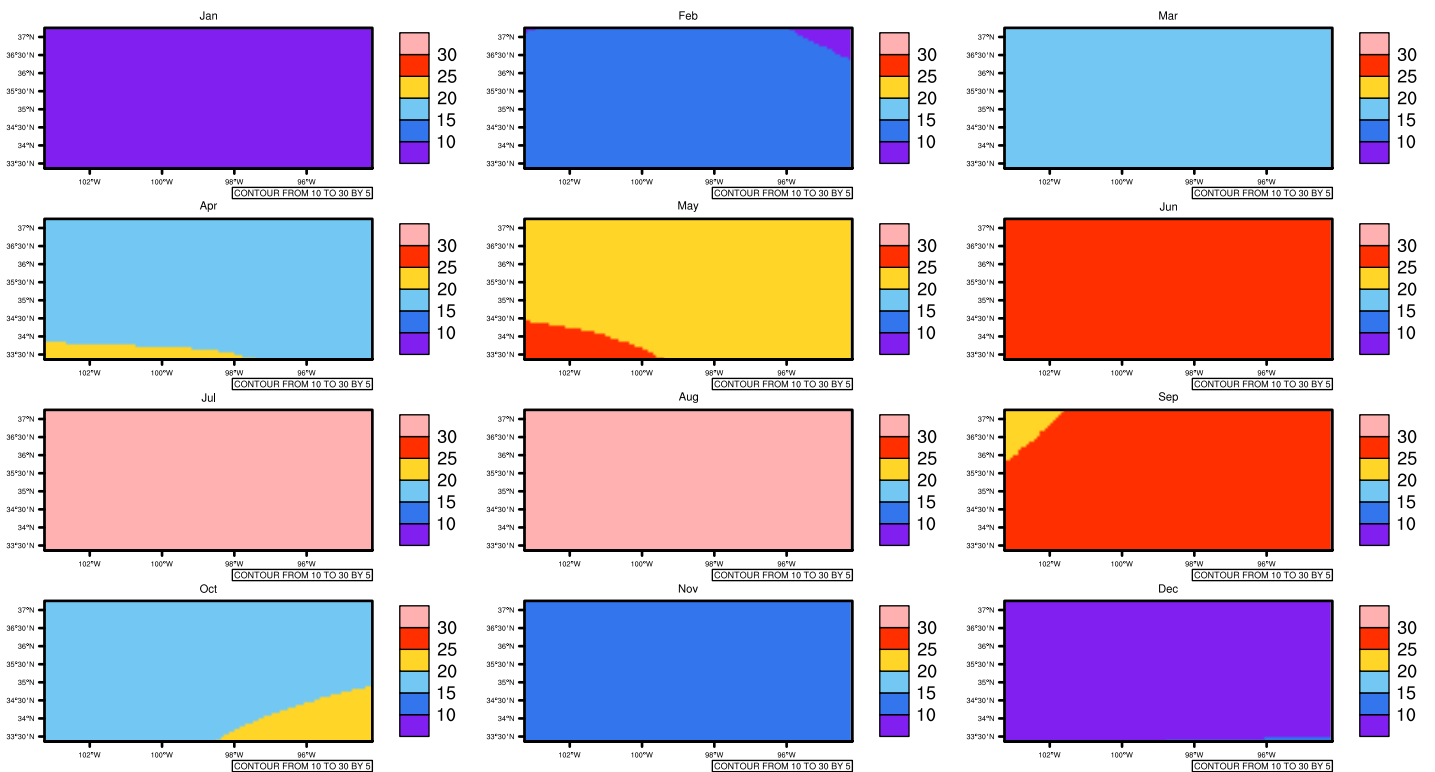

Monthly Daily Average tmax(c) In 1975-2005 GFDL-ESM2M historical - Oklahoma