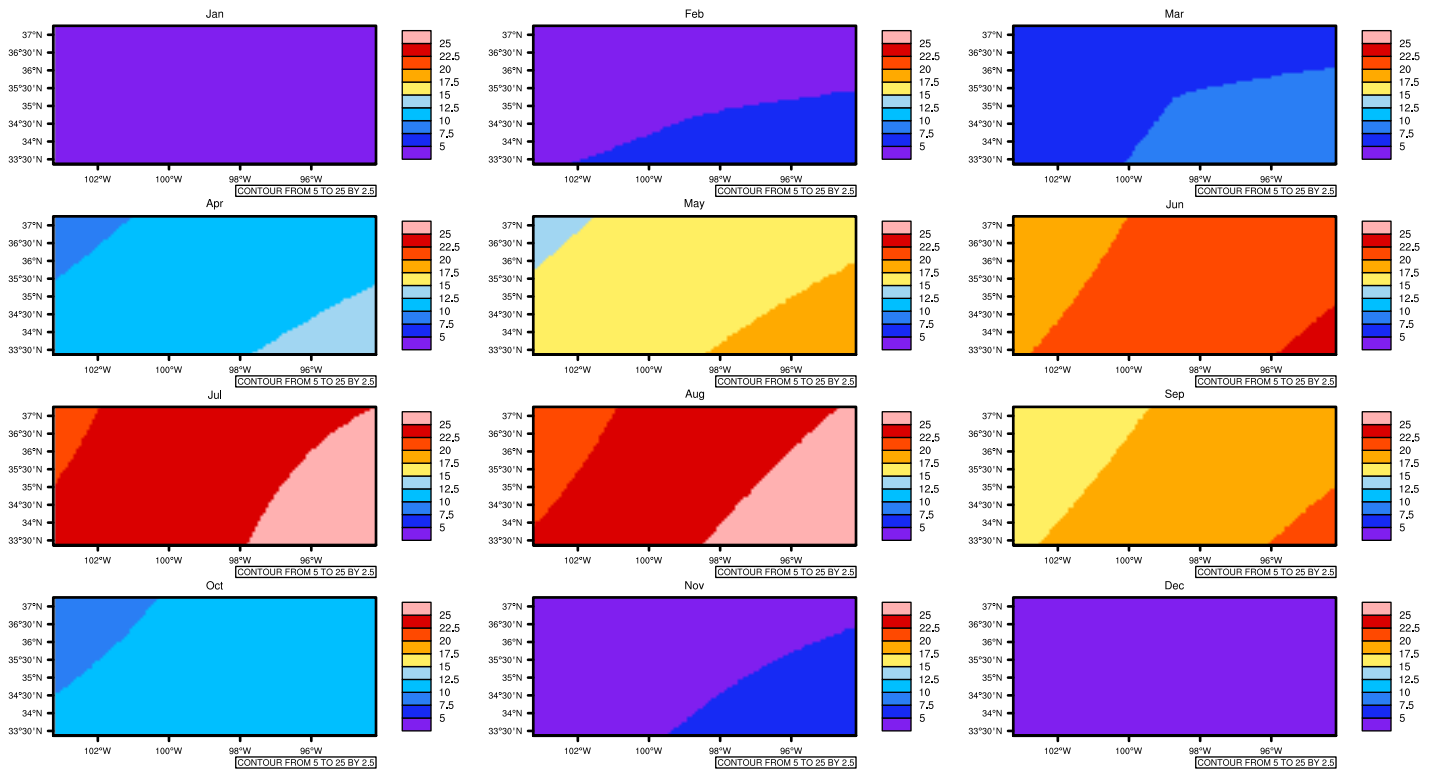

Monthly Daily Averagetgasmin(c) In 2080-2089 GFDL-ESM2M RCP45 - Oklahoma