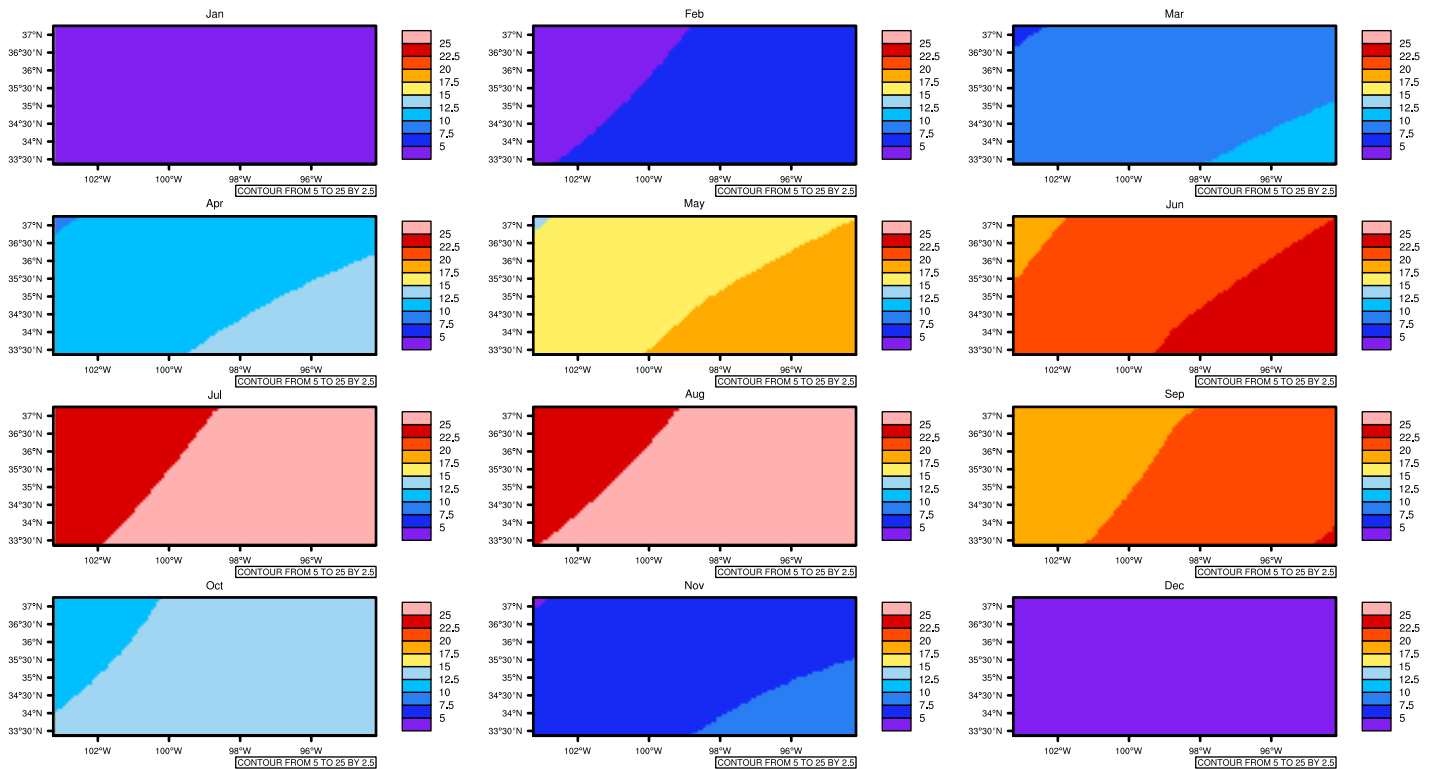

Monthly Daily Averagetgasmin(c) In 2080-2089 GFDL-ESM2M RCP85 - Oklahoma