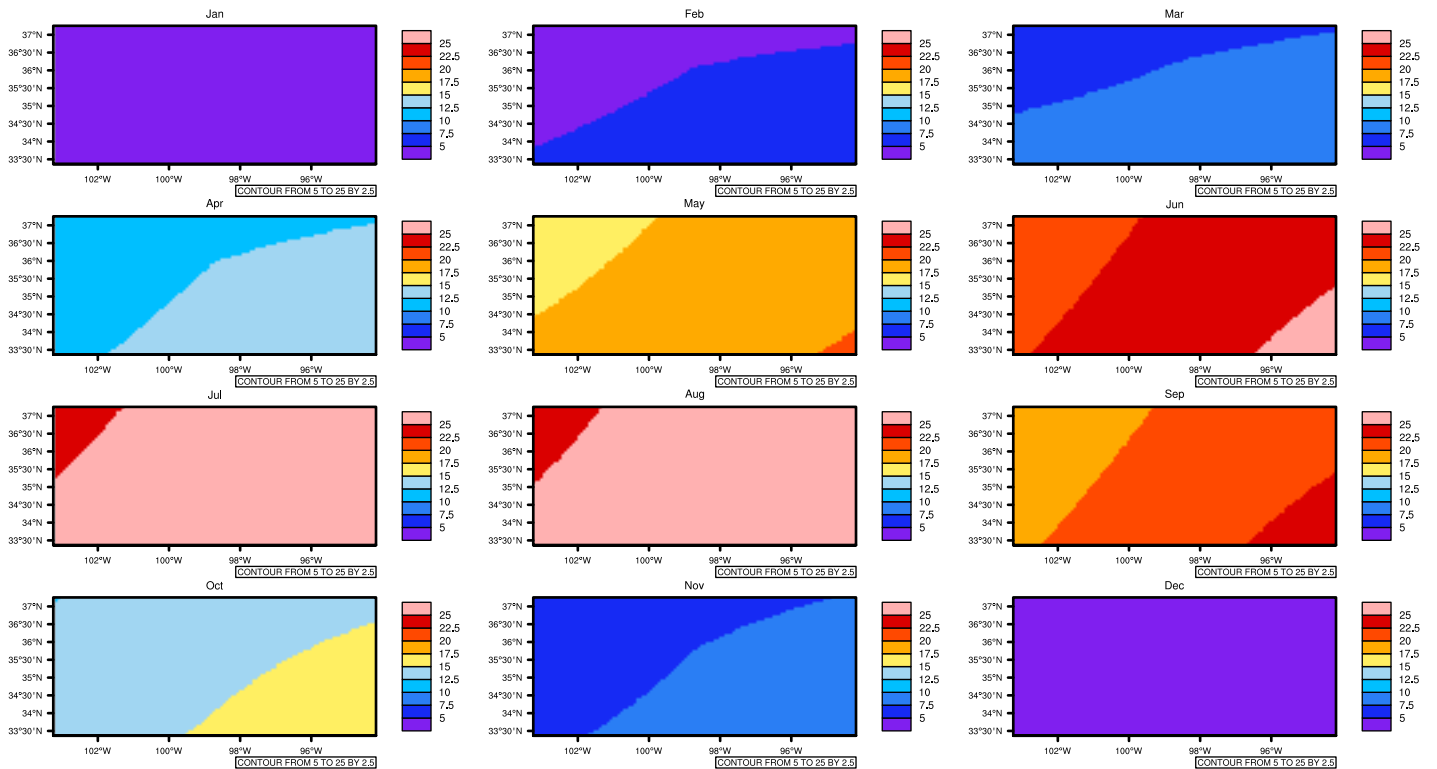

Monthly Daily Averagetgasmin(c) In 2090-2099 GFDL-ESM2M RCP85 - Oklahoma