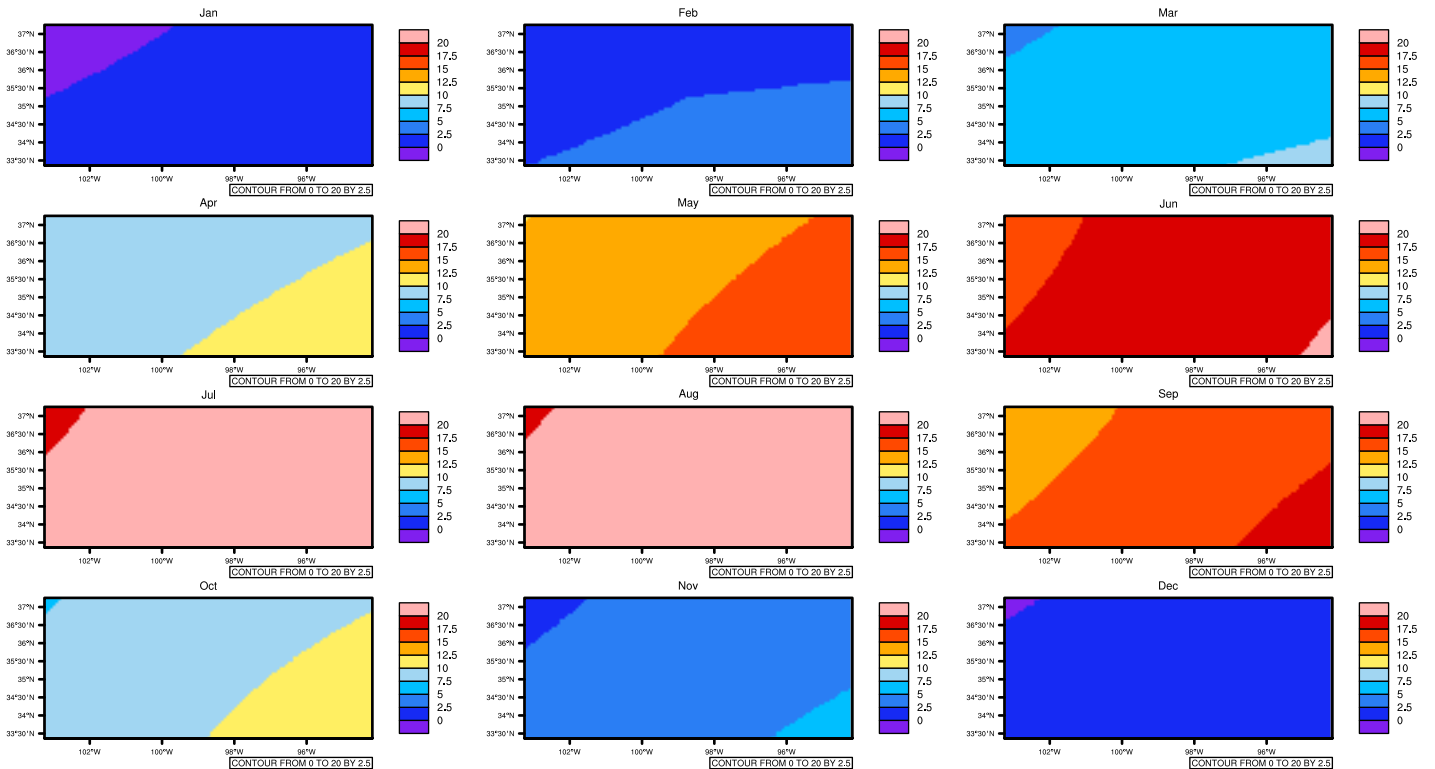

Monthly Daily Averagetasmin(c) In 1975-2005 GFDL-ESM2M historical - Oklahoma