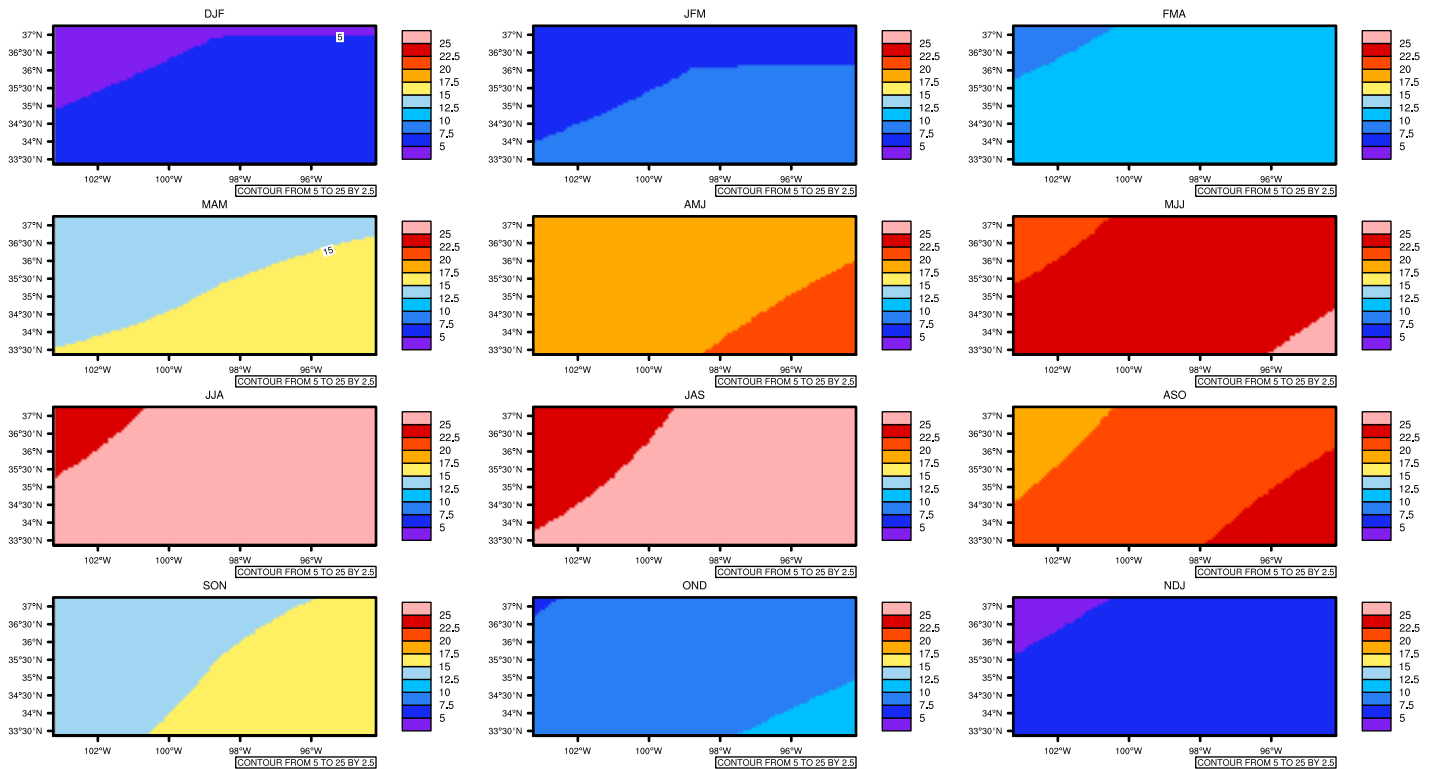

Seasonally Daily Averagetetas(c) In 2020-2029 GFDL-ESM2M RCP45 - Oklahoma