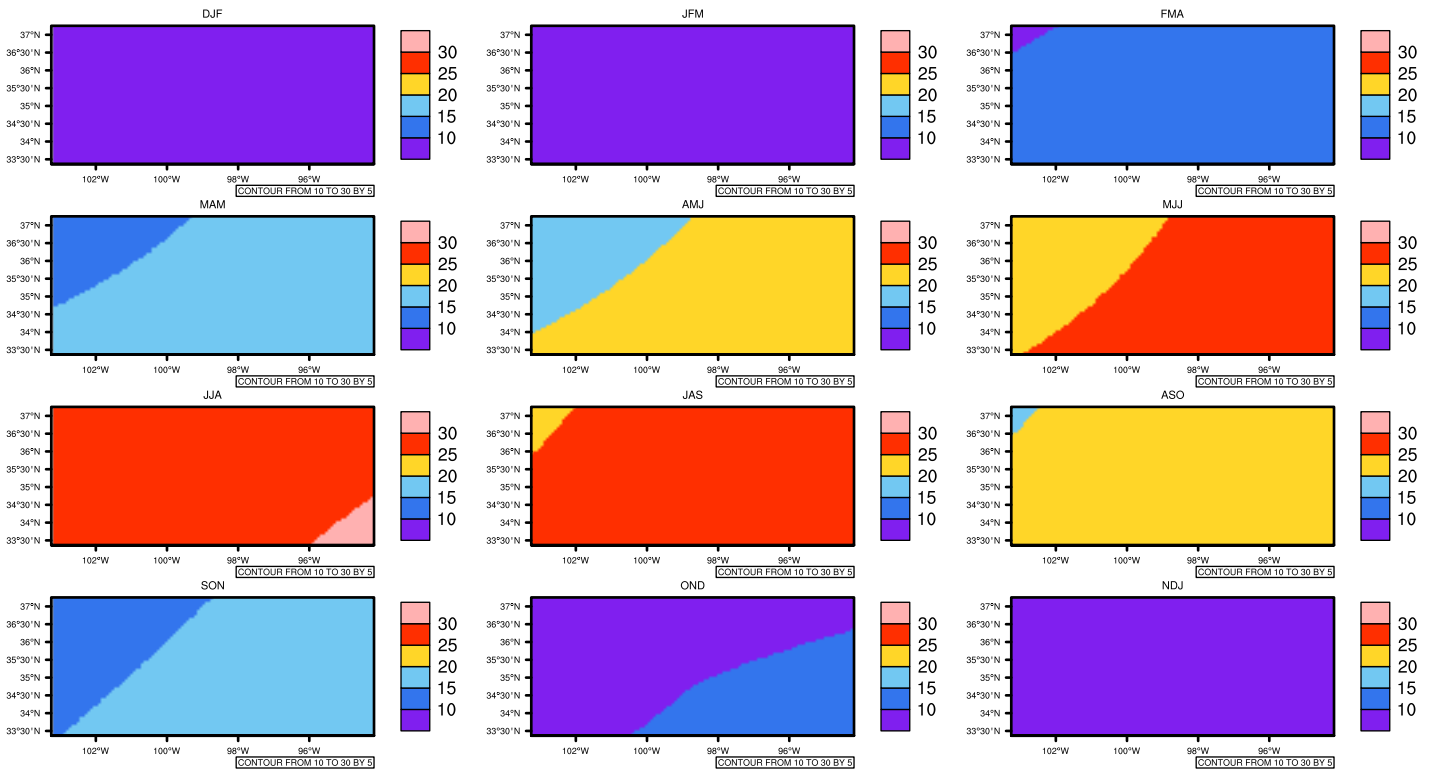

Seasonally Daily Averaget(c) In 2070-2079 GFDL-ESM2M RCP45 - Oklahoma