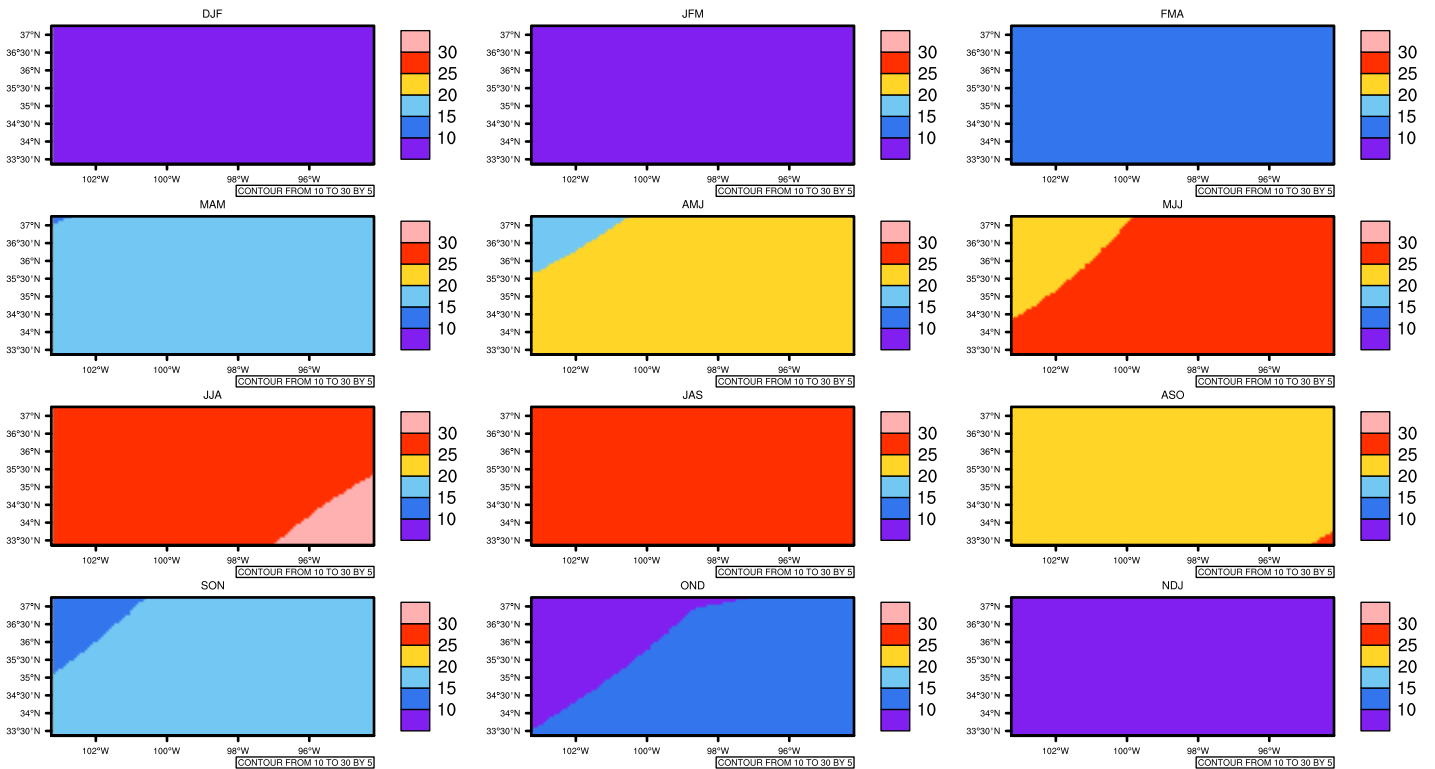

Seasonally Daily Averaget(c) In 2080-2089 GFDL-ESM2M RCP45 - Oklahoma