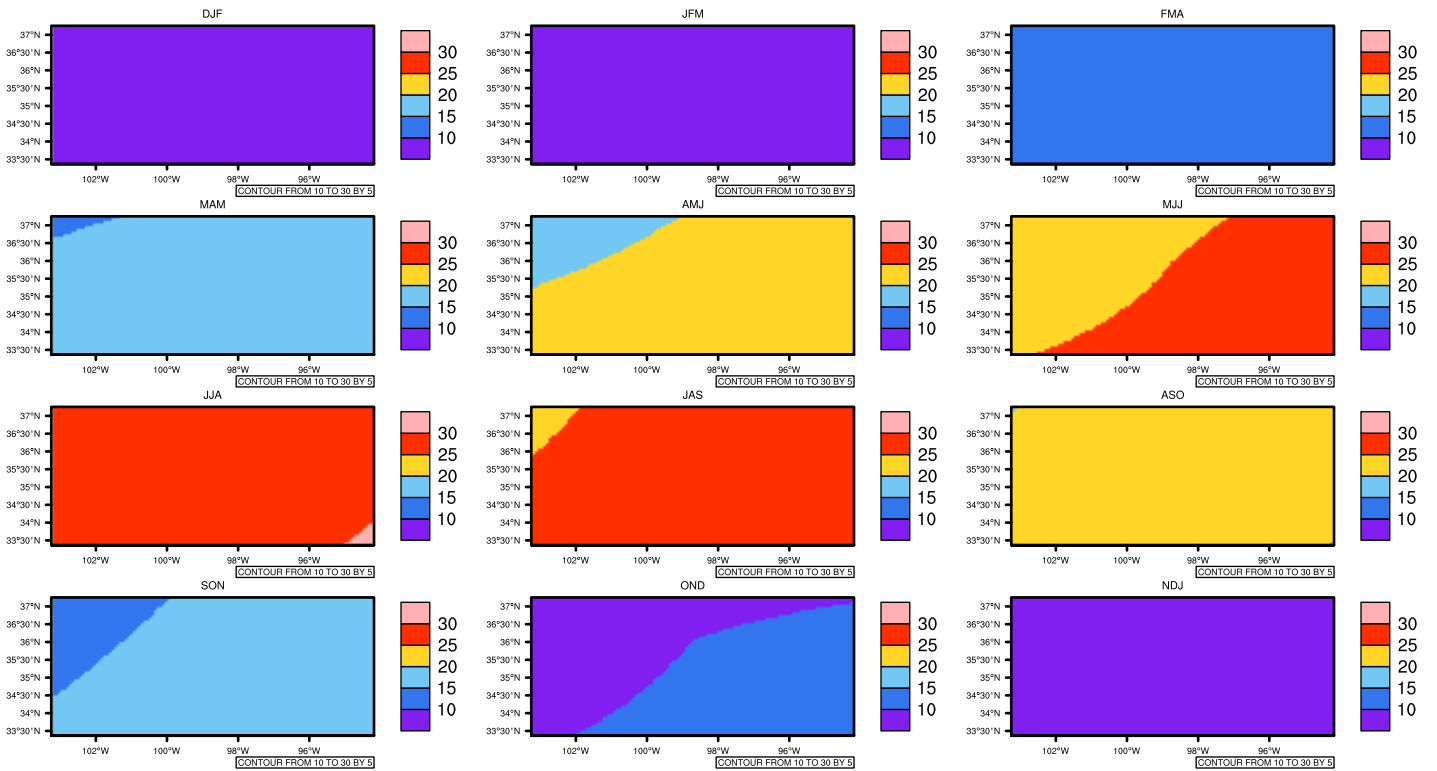

Seasonally Daily Averaget(c) In 2050-2059 GFDL-ESM2M RCP85 - Oklahoma