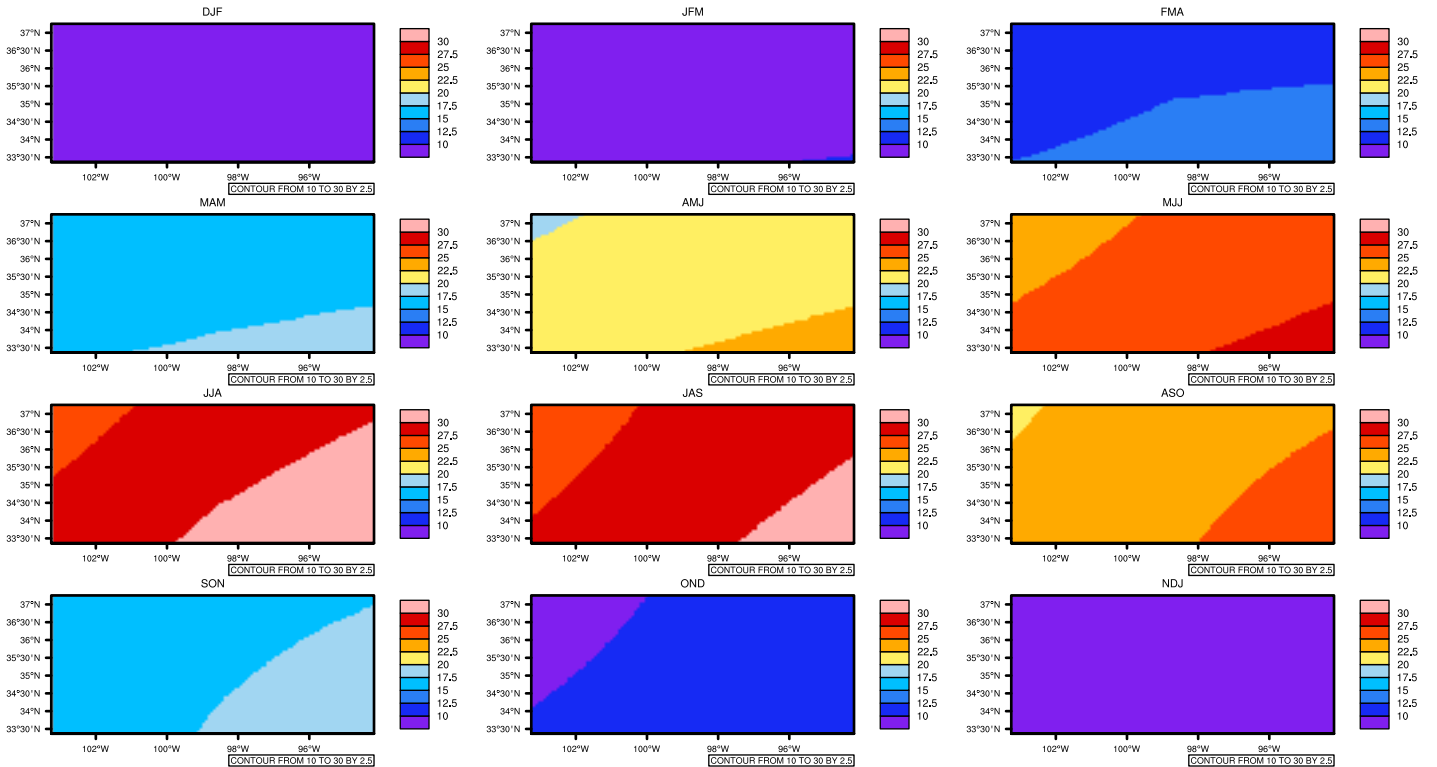

Seasonally Daily Averagetgas(c) In 2060-2069 GFDL-ESM2M RCP85 - Oklahoma