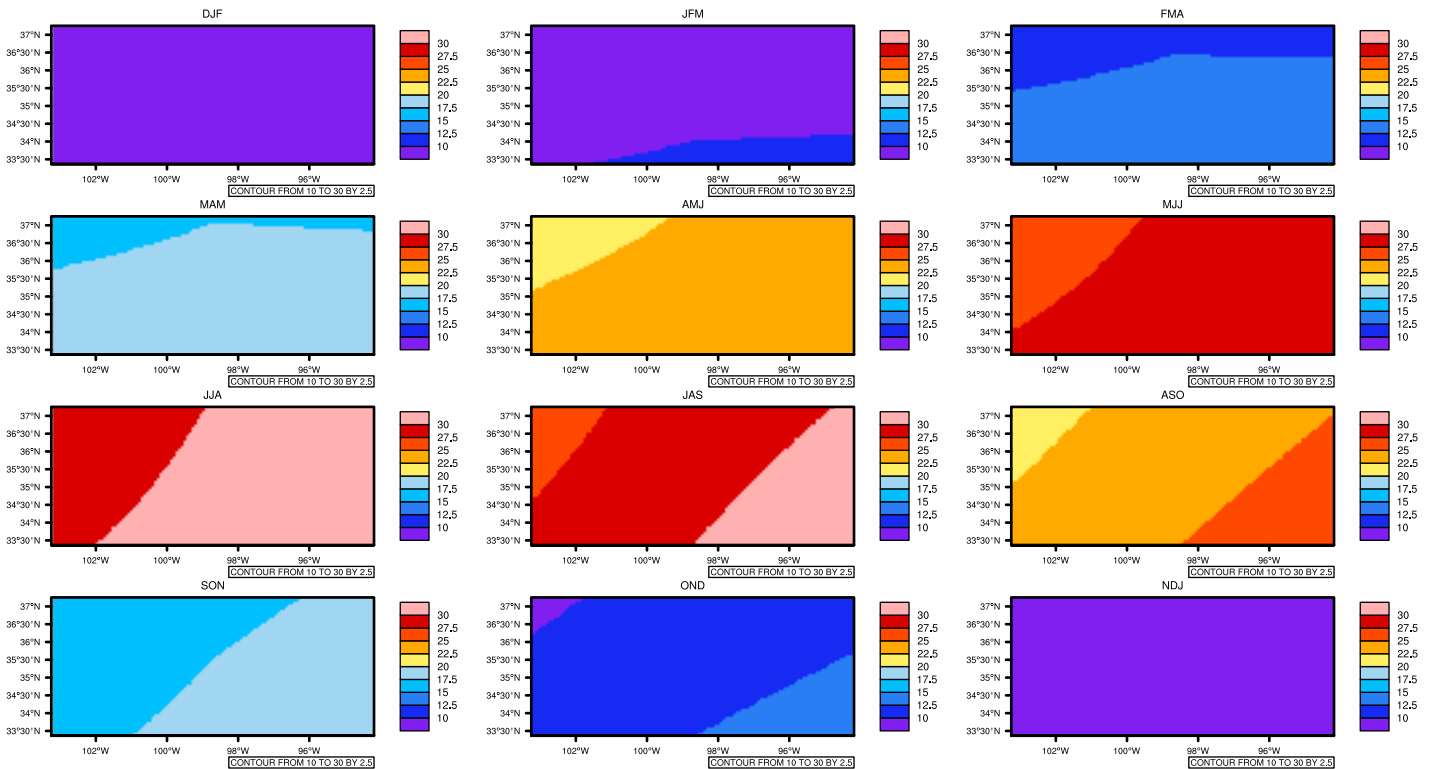

Seasonally Daily Averagetgas(c) In 2070-2079 GFDL-ESM2M RCP85 - Oklahoma