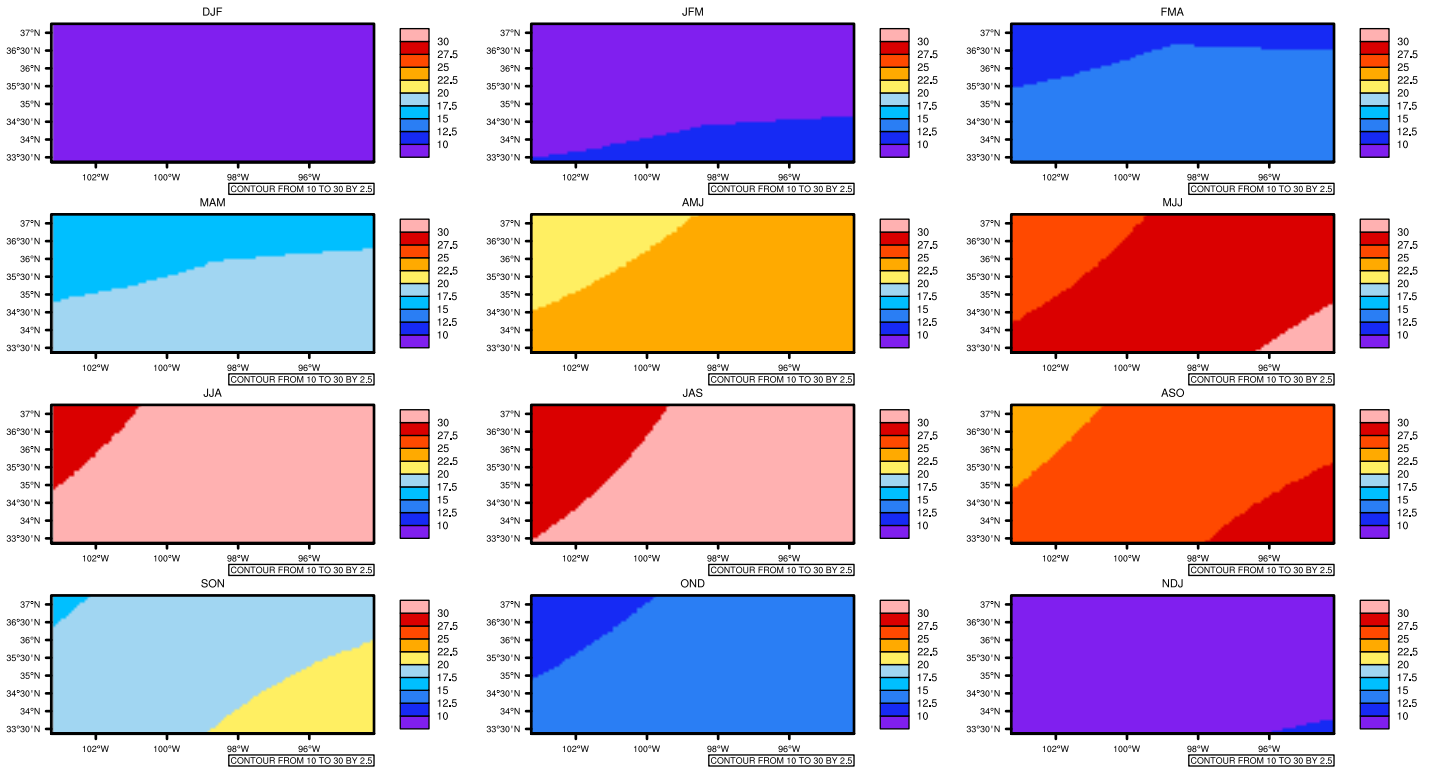

Seasonally Daily Averagetas(c) In 2090-2099 GFDL-ESM2M RCP85 - Oklahoma