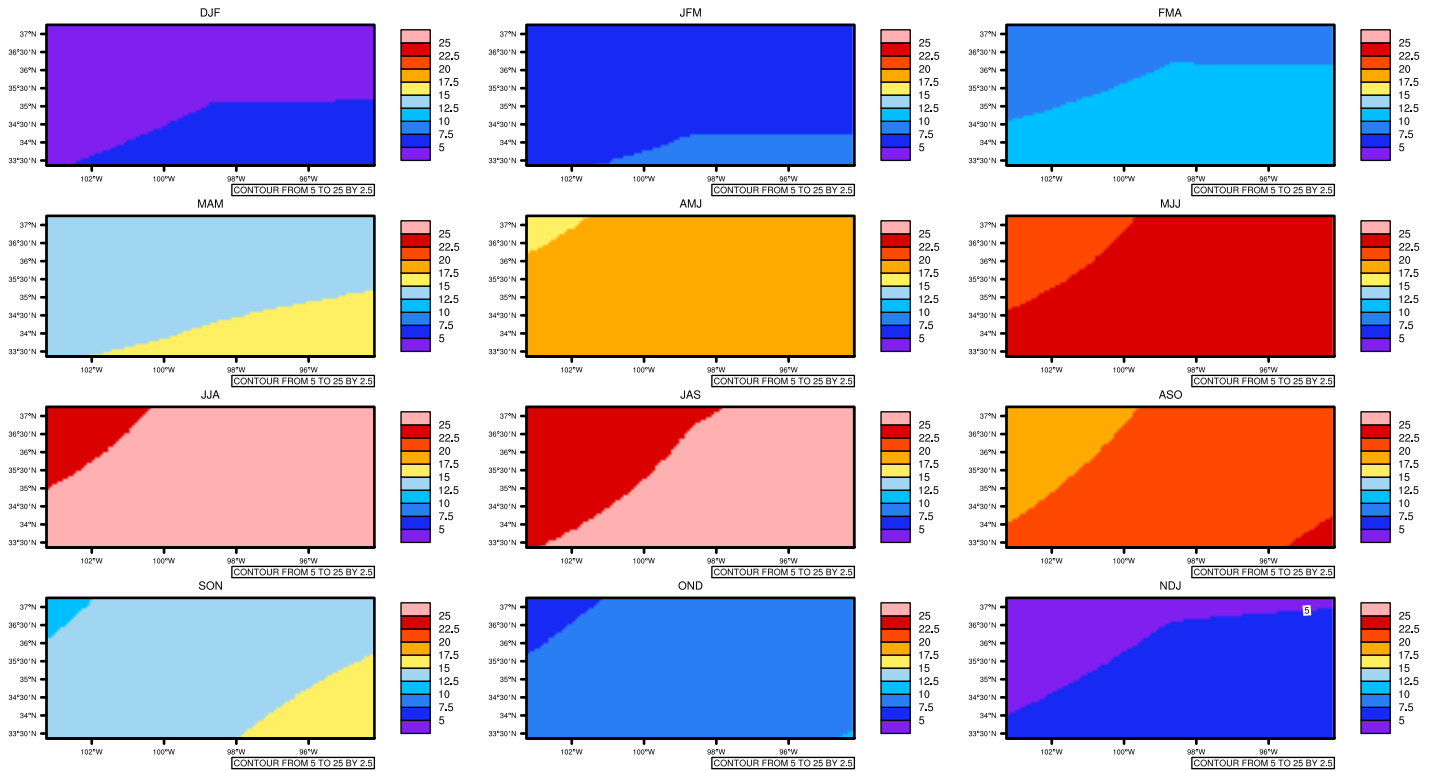

Seasonally Daily Averagetas(c) In 1975-2005 GFDL-ESM2M historical - Oklahoma