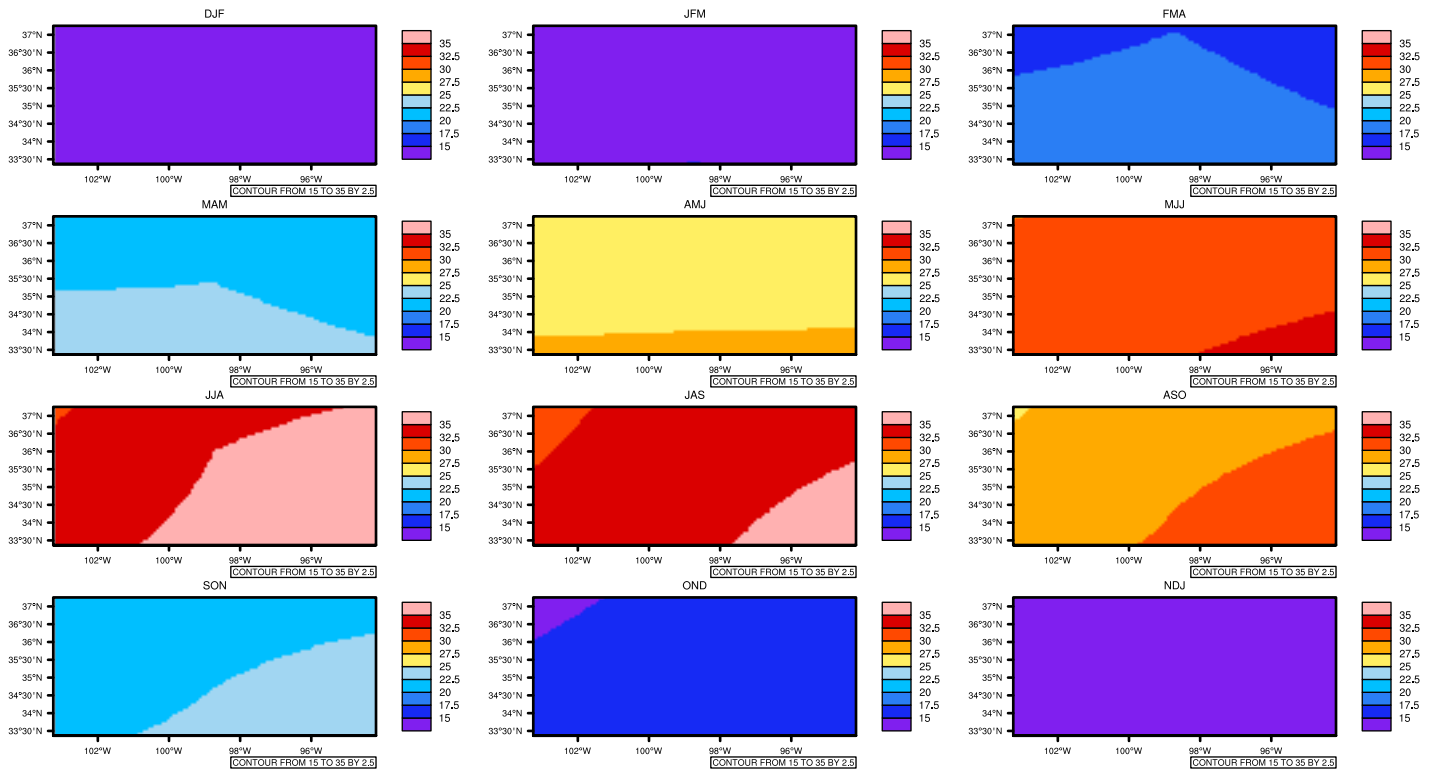

Seasonally Daily Averagetasmx(c) In 2080-2089 GFDL-ESM2M RCP45 - Oklahoma