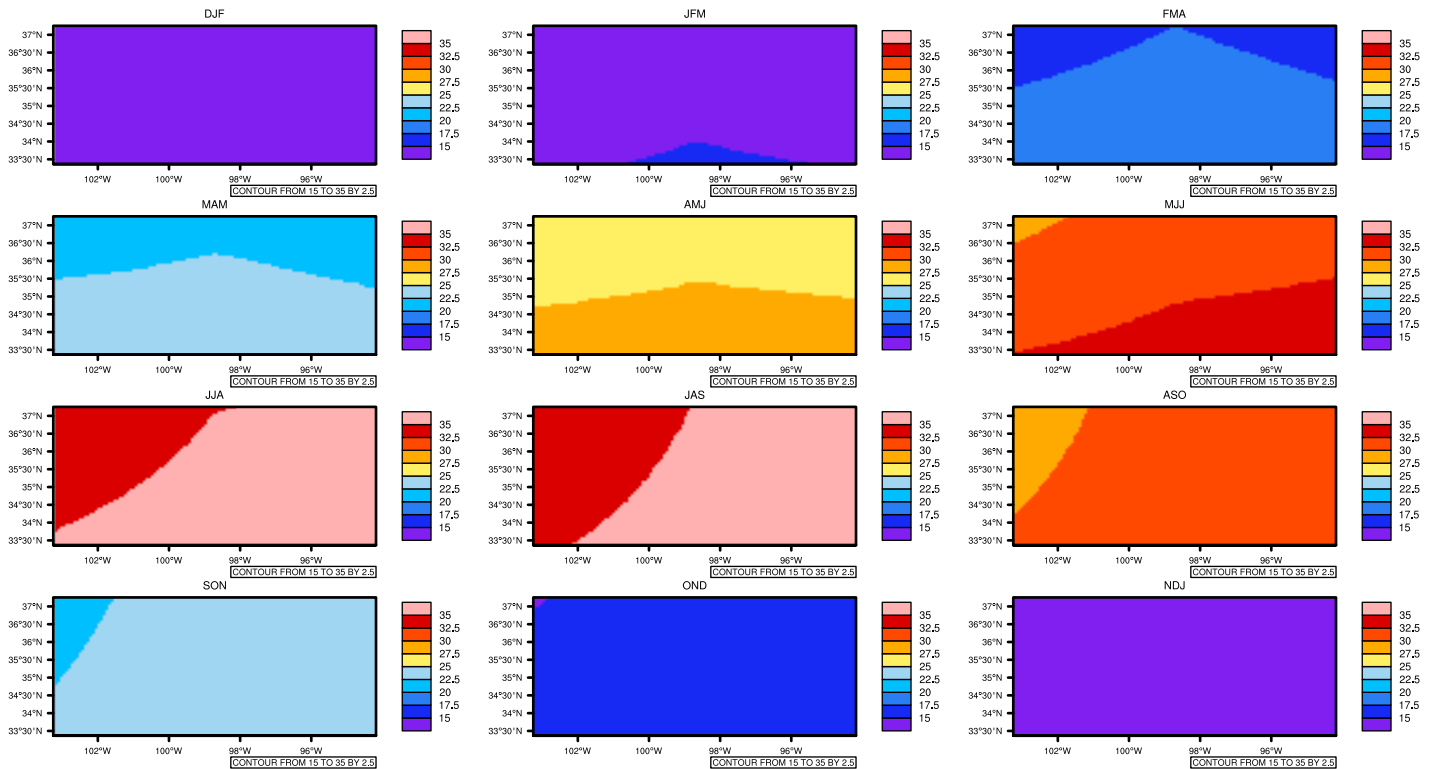

Seasonally Daily Averagetasmx(c) In 2060-2069 GFDL-ESM2M RCP85 - Oklahoma