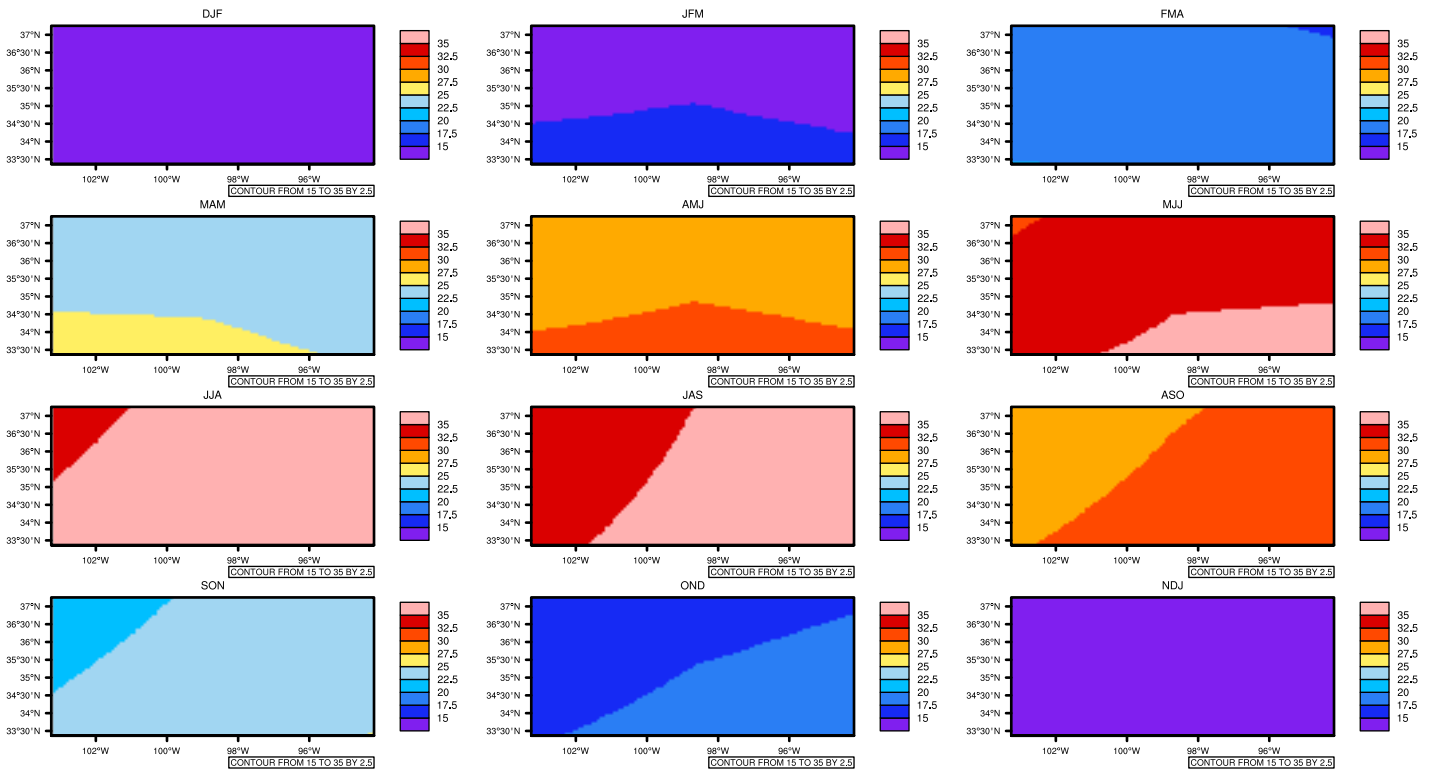

Seasonally Daily Averagetasmx(c) In 2070-2079 GFDL-ESM2M RCP85 - Oklahoma