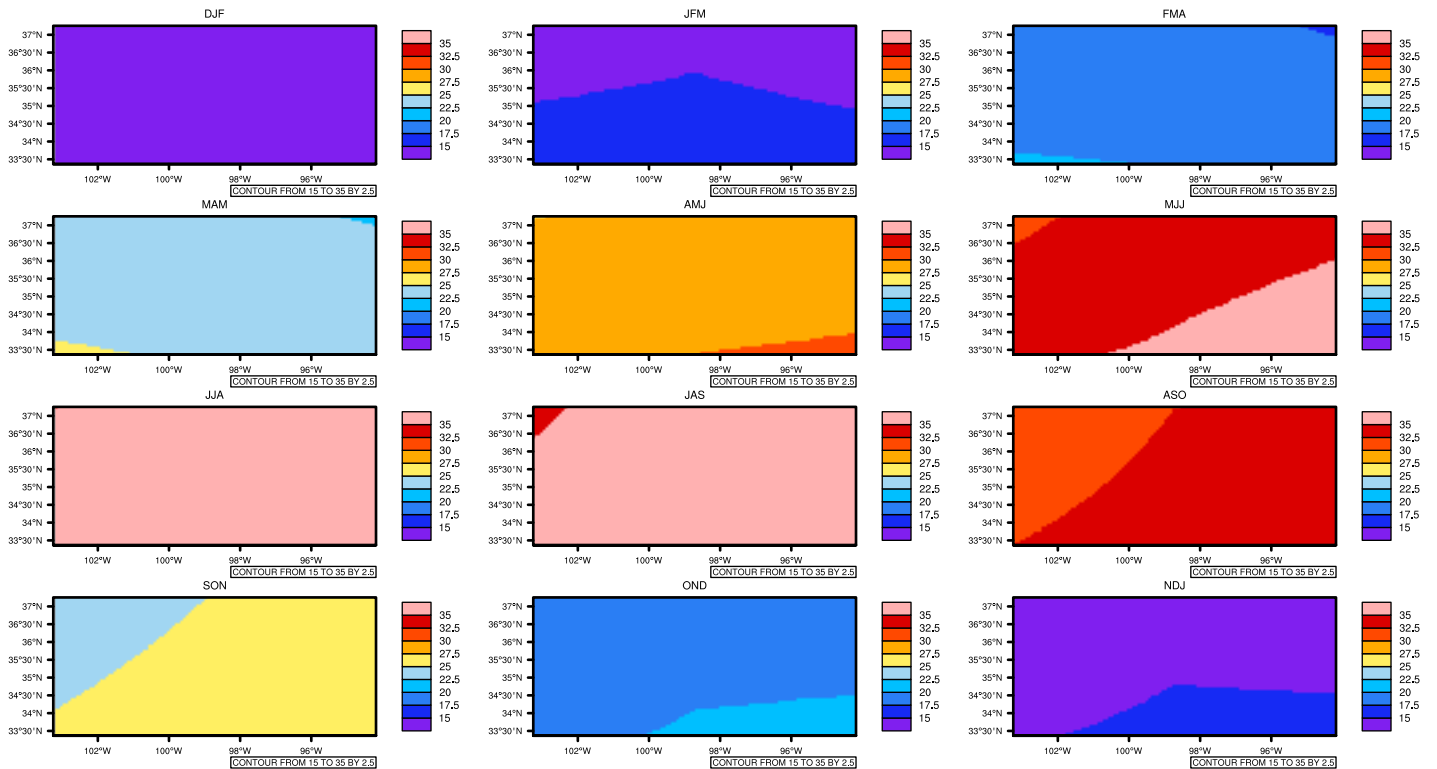

Seasonally Daily Averagetasmx(c) In 2090-2099 GFDL-ESM2M RCP85 - Oklahoma