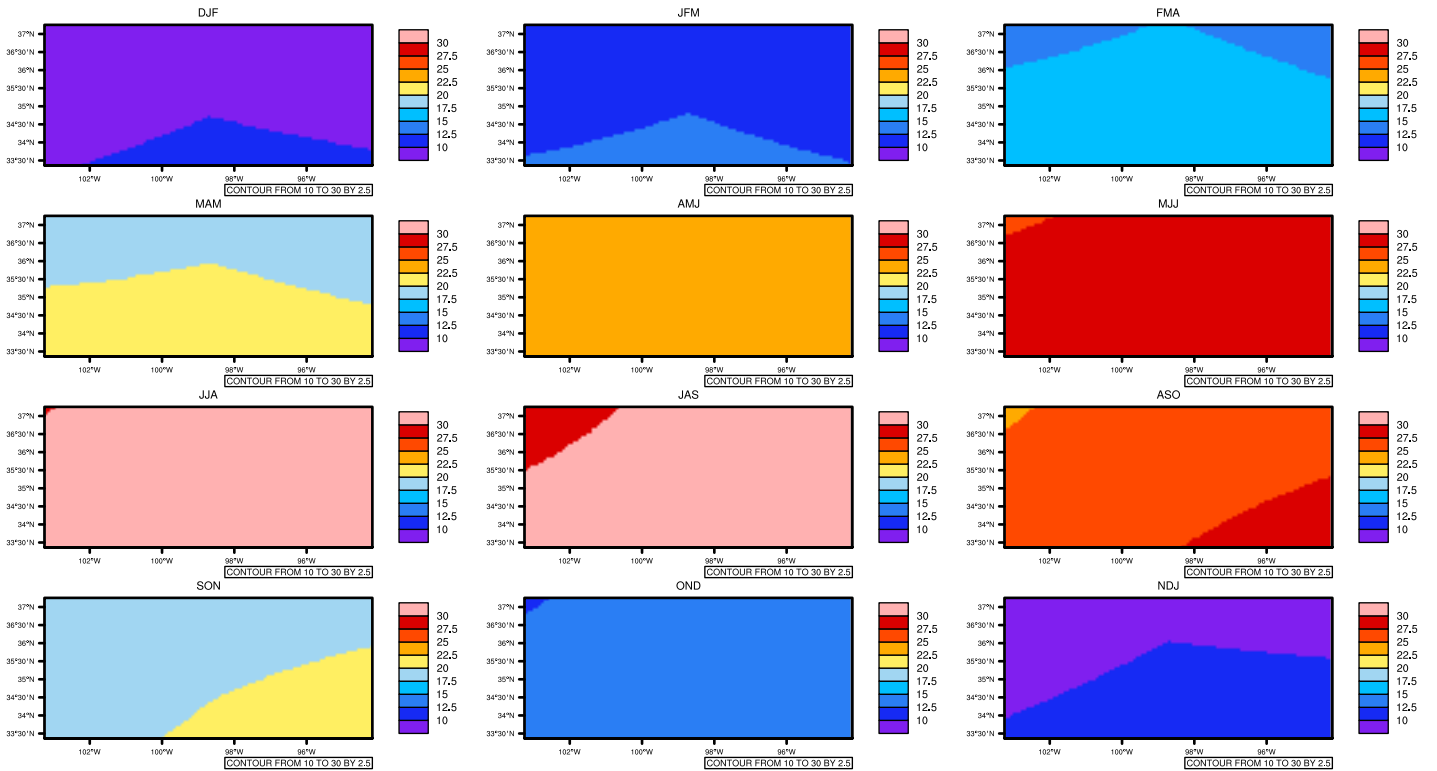

Seasonally Daily Averagetasma(c) In 1975-2005 GFDL-ESM2M historical - Oklahoma