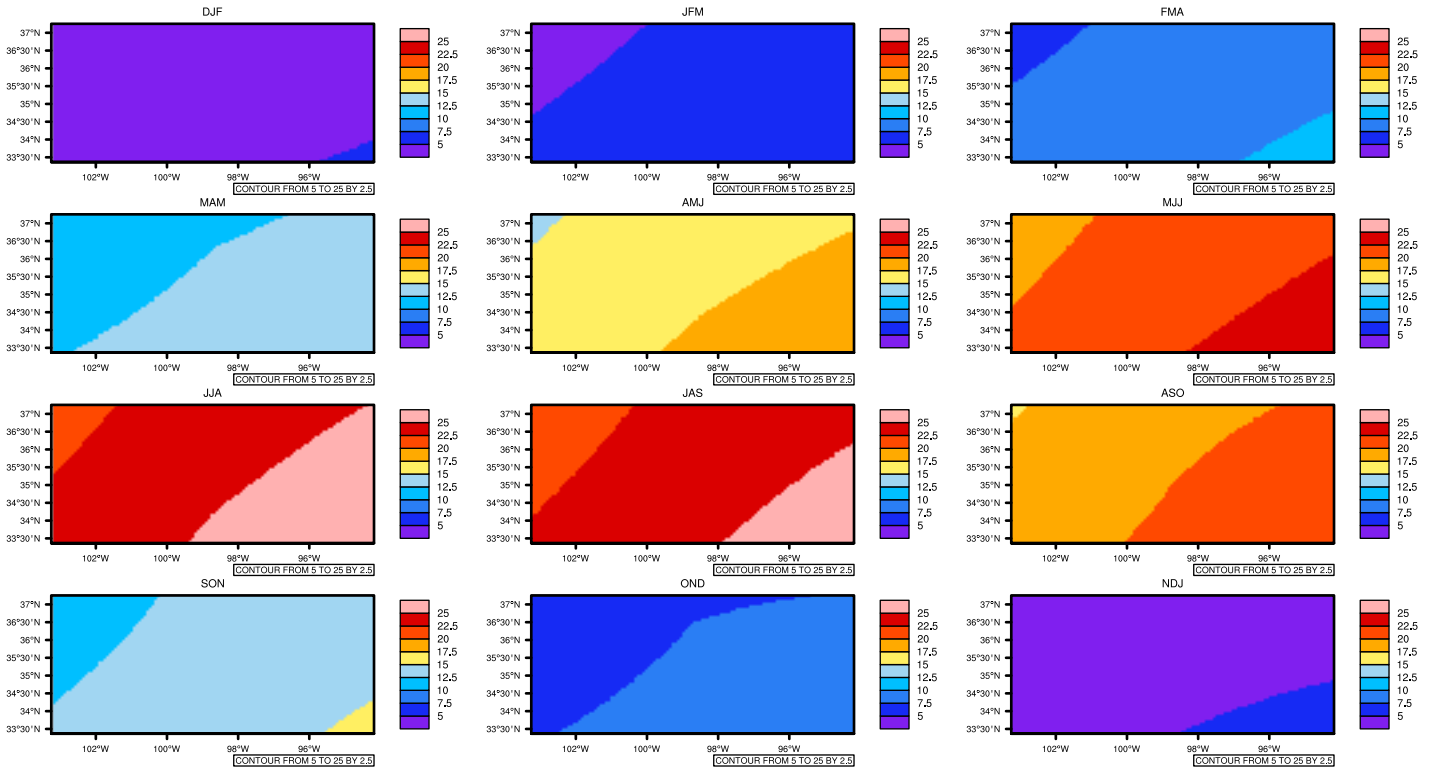

Seasonally Daily Averagetasmin(c) In 2080-2089 GFDL-ESM2M RCP85 - Oklahoma