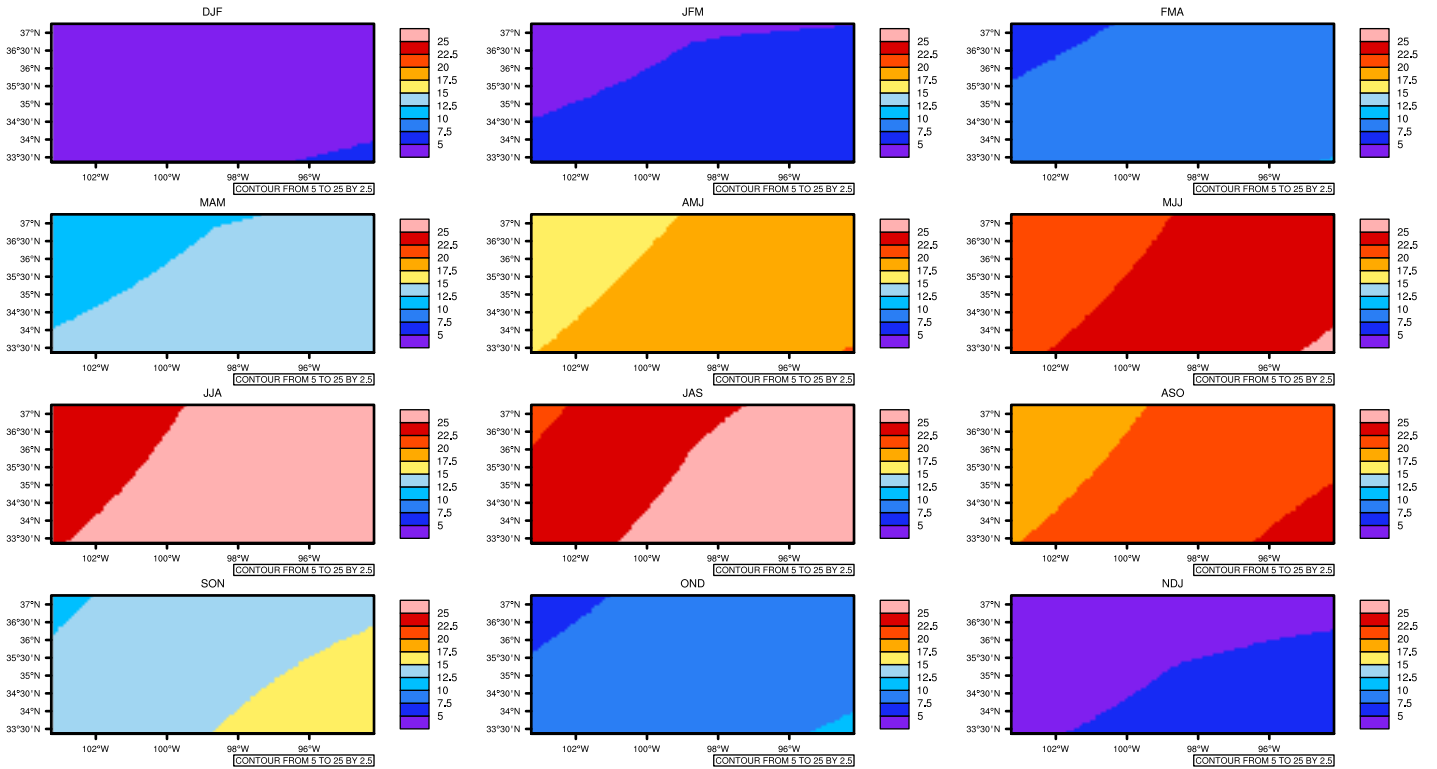

Seasonally Daily Averagetasmin(c) In 2090-2099 GFDL-ESM2M RCP85 - Oklahoma