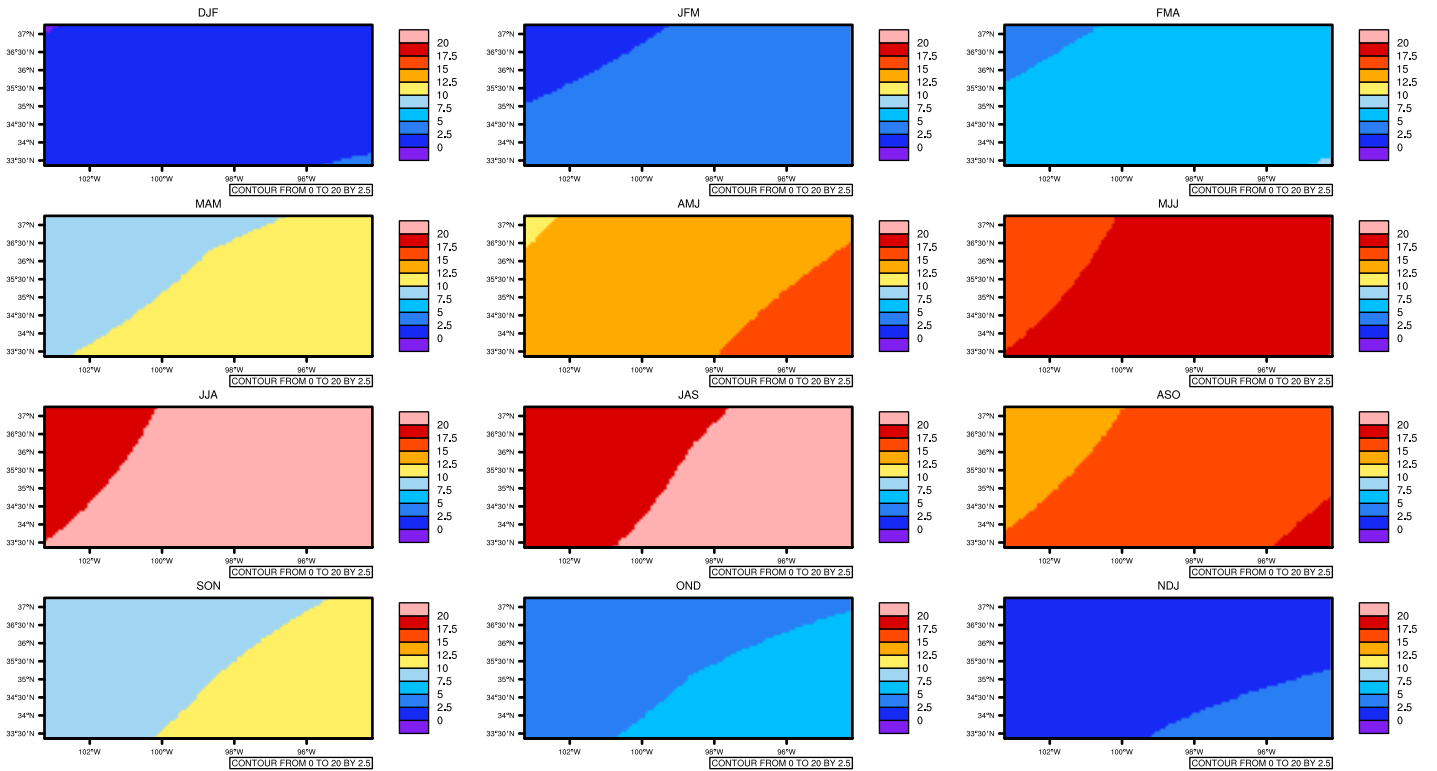

Seasonally Daily Averagetasmin(c) In 1975-2005 GFDL-ESM2M historical - Oklahoma