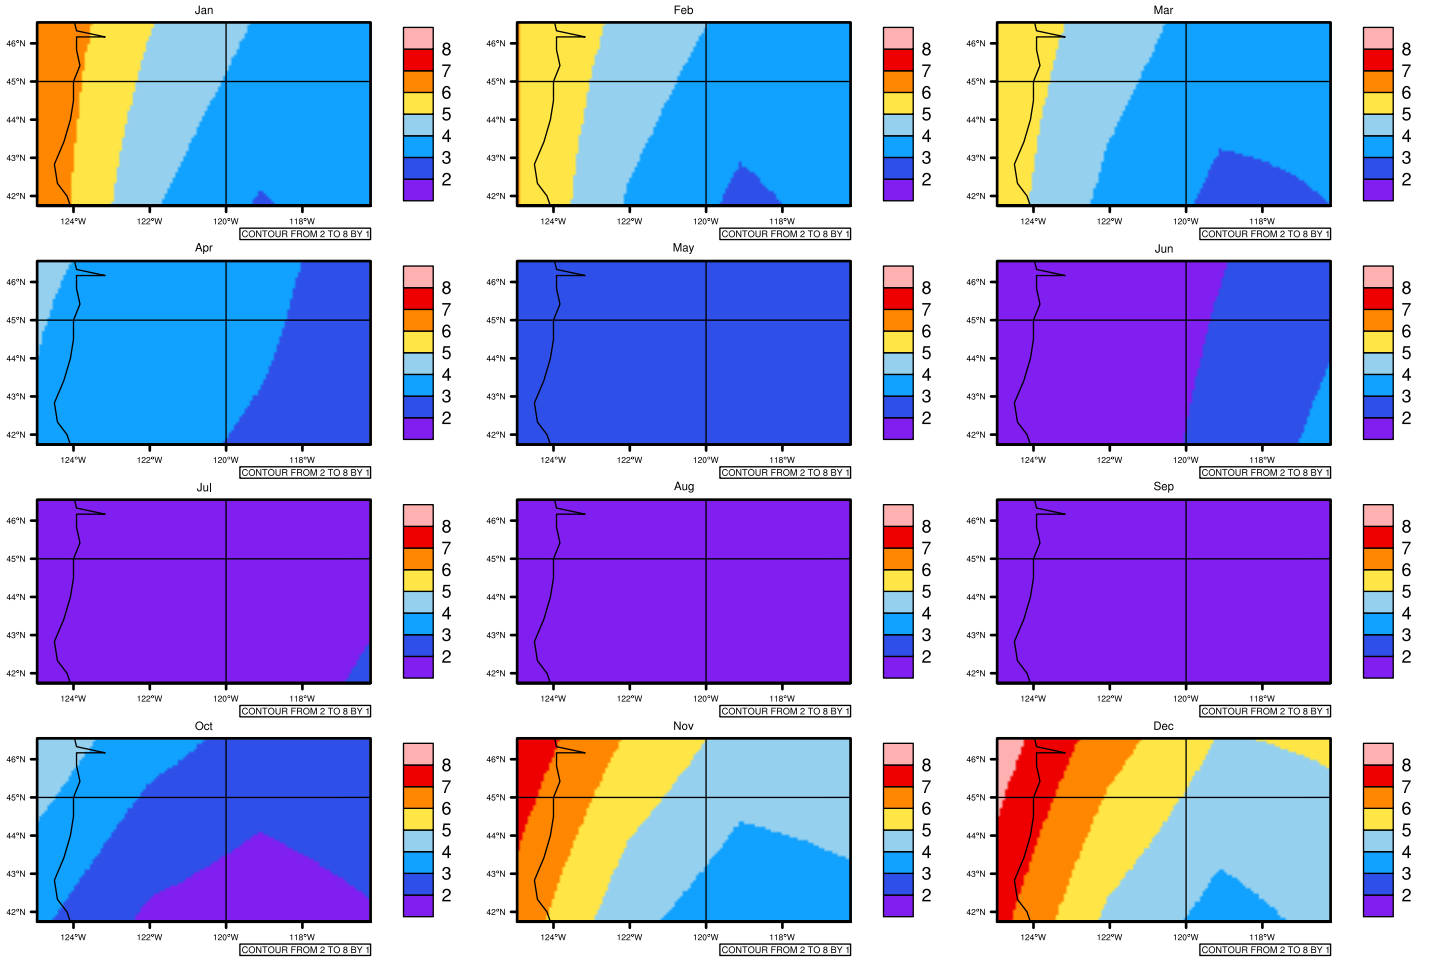

Monthly pr (mm/day) In 1975-2005 GFDL-ESM2M historical - Oregon

AgriMetSoft (2020). Climate Maps. Available on:
<https://agrimetsoft.com/maps>

[Order a new map on <https://agrimetsoft.com/order>