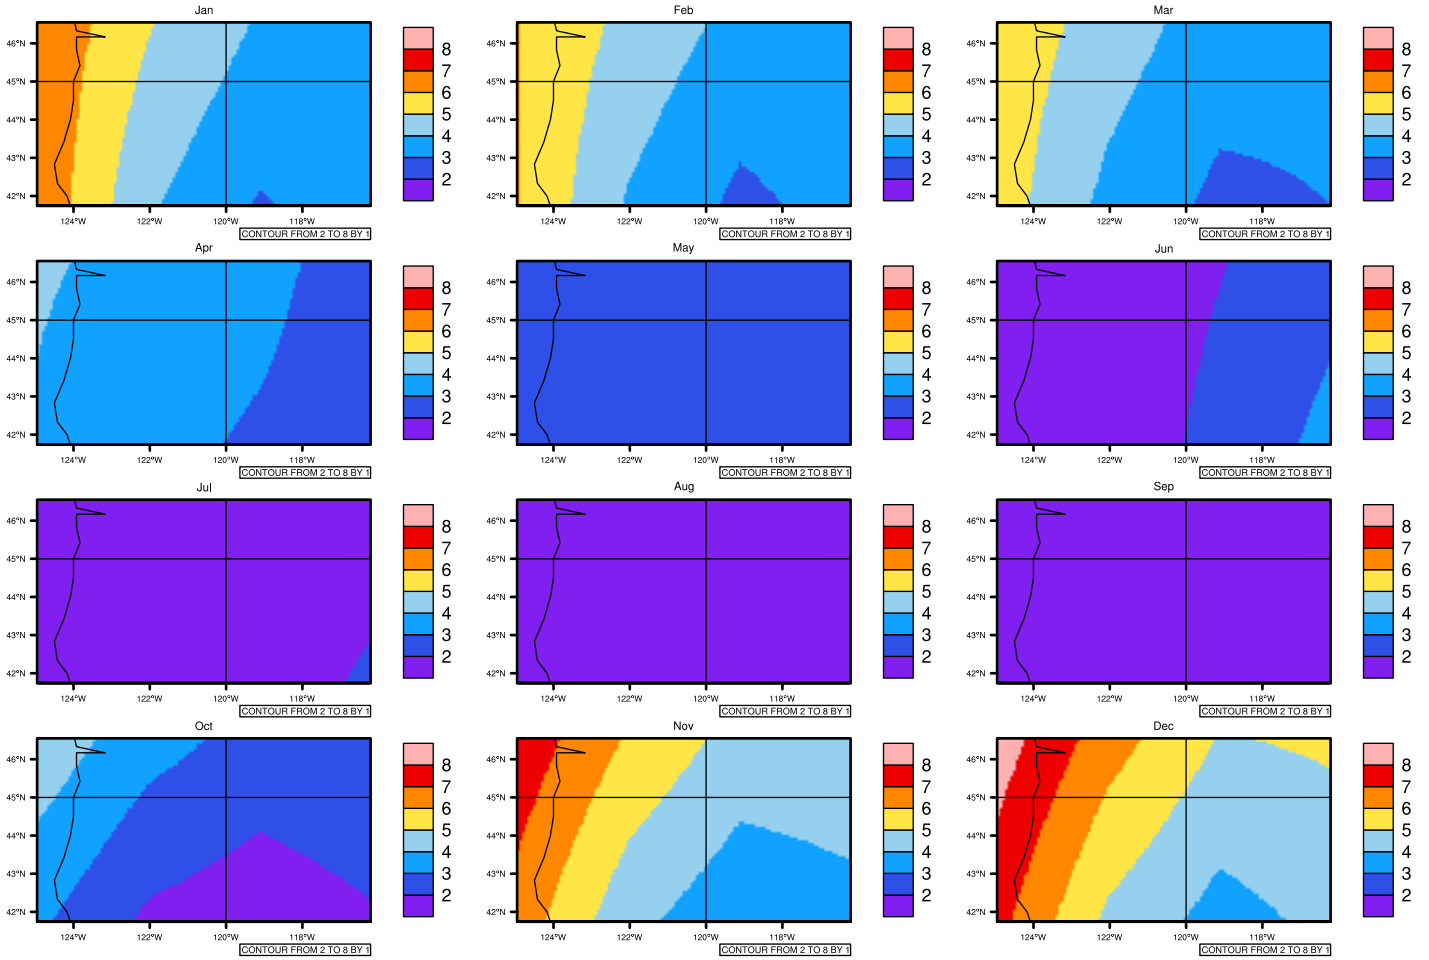

Monthly pr (mm/day) In 1975-2005 GFDL-ESM2M historical - Oregon

AgriMetSoft (2020). Climate Maps. Available on:
<https://agrimetsoft.com/maps>

[Order a new map on <https://agrimetsoft.com/order>

[You can request maps from any dataset from the AgriMetSoft Team.](#)