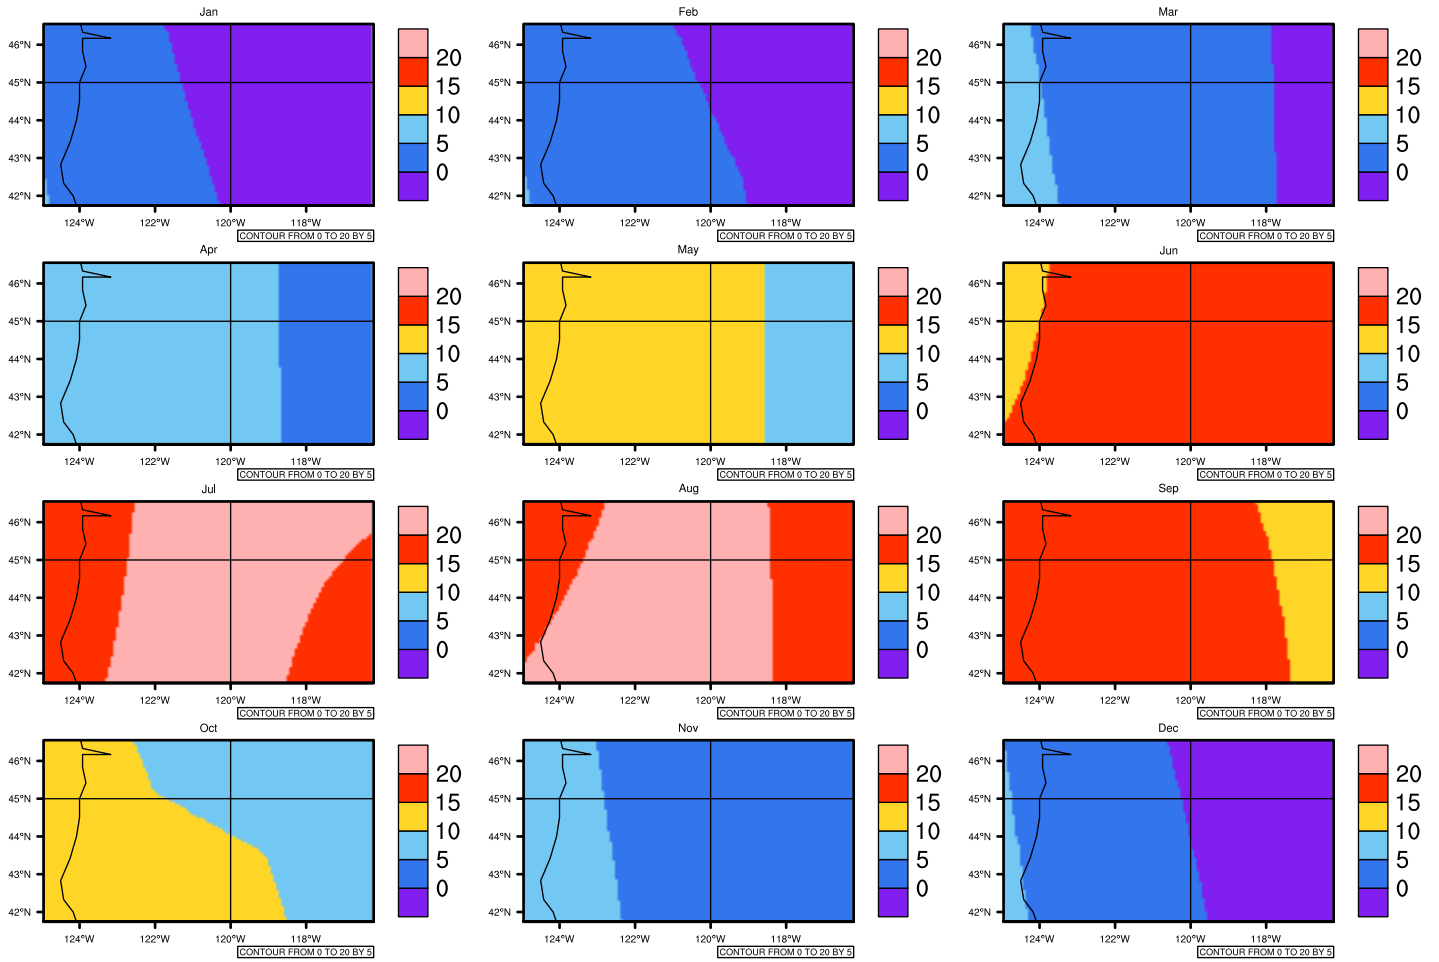

Monthly Daily Averaget(c) In 2080-2089 GFDL-ESM2M RCP45 - Oregon

AgriMetSoft (2020). Climate Maps. Available on:
<https://agrimetsoft.com/maps>

[Order a new map on <https://agrimetsoft.com/order>

[You can request maps from any dataset from the AgriMetSoft Team.](#)