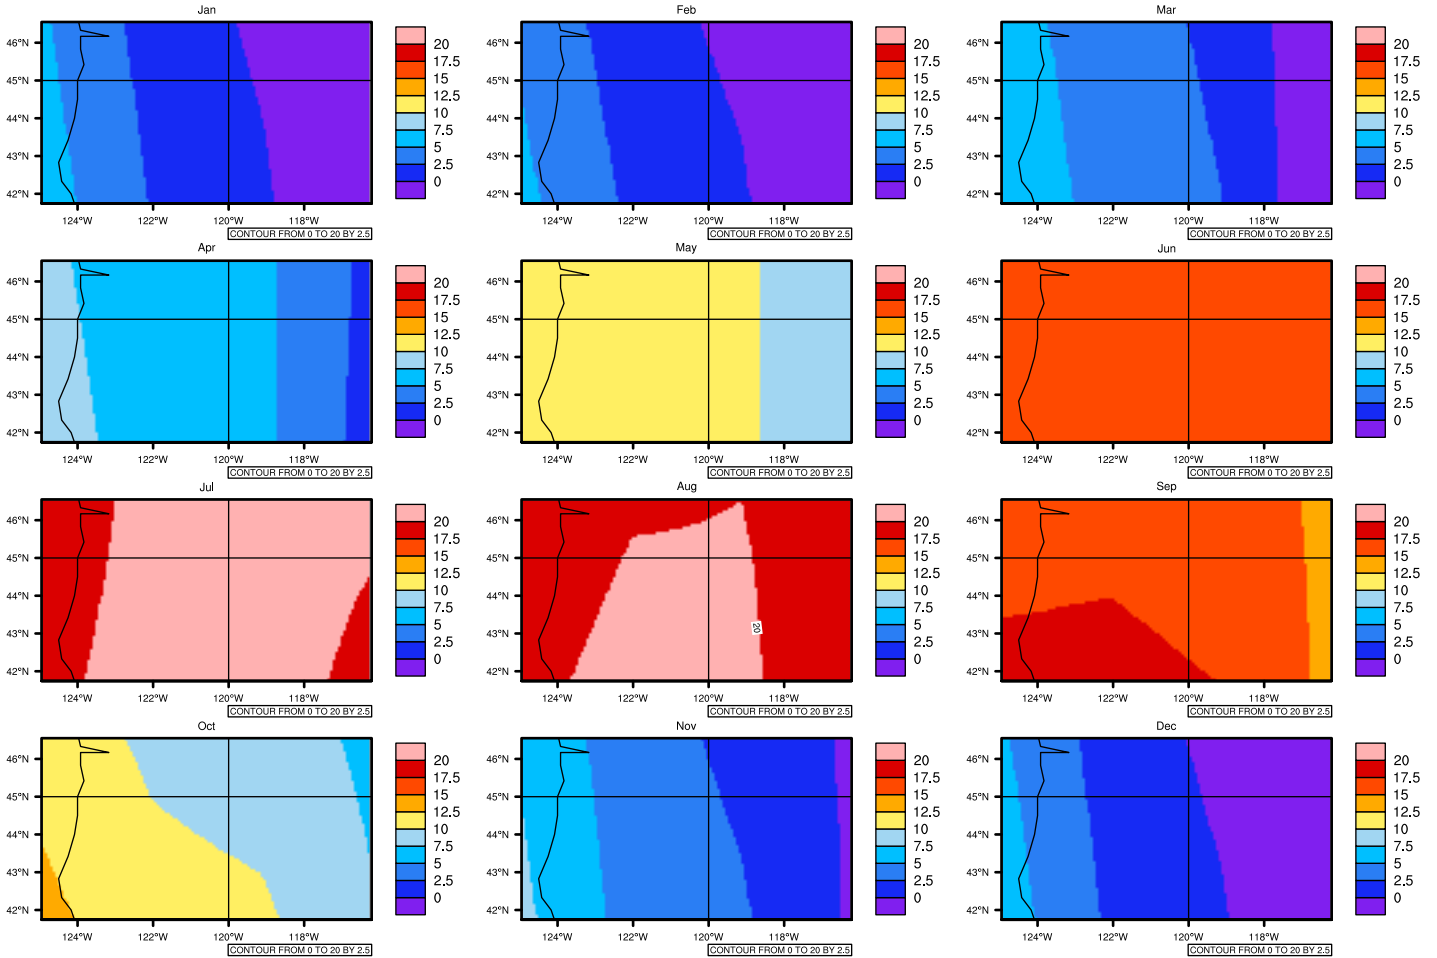

Monthly Daily Averagetetas(c) In 2020-2029 GFDL-ESM2M RCP85 - Oregon

AgriMetSoft (2020). Climate Maps. Available on:
<https://agrimetsoft.com/maps>

[Order a new map on <https://agrimetsoft.com/order>

[You can request maps from any dataset from the AgriMetSoft Team.](#)