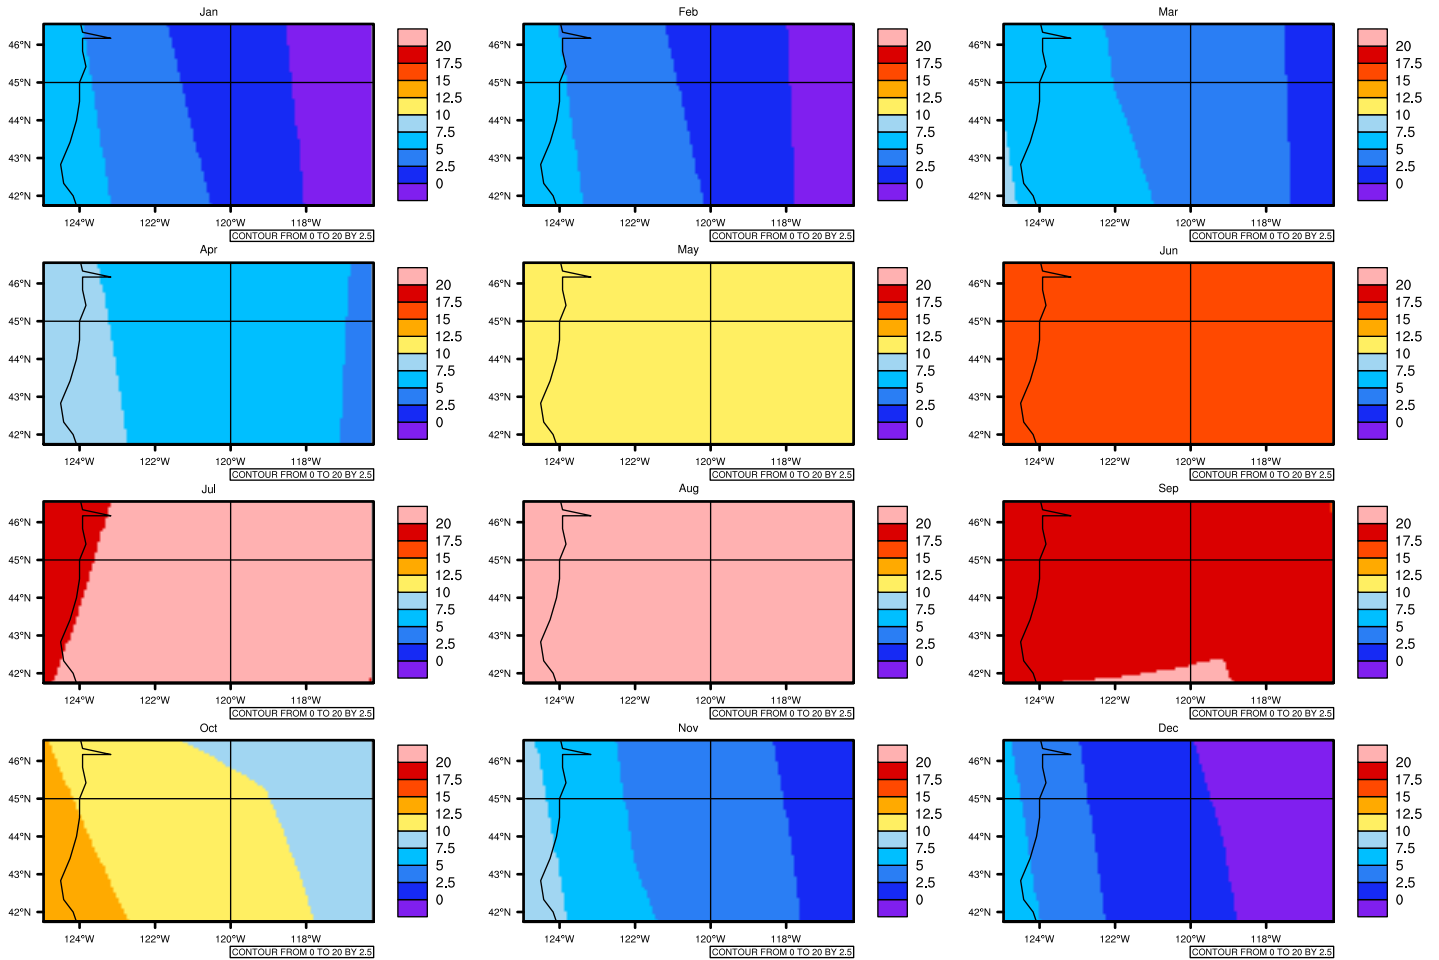

Monthly Daily Averagetas(c) In 2070-2079 GFDL-ESM2M RCP85 - Oregon

AgriMetSoft (2020). Climate Maps. Available on:
<https://agrimetsoft.com/maps>

[Order a new map on <https://agrimetsoft.com/order>

[You can request maps from any dataset from the AgriMetSoft Team.](#)