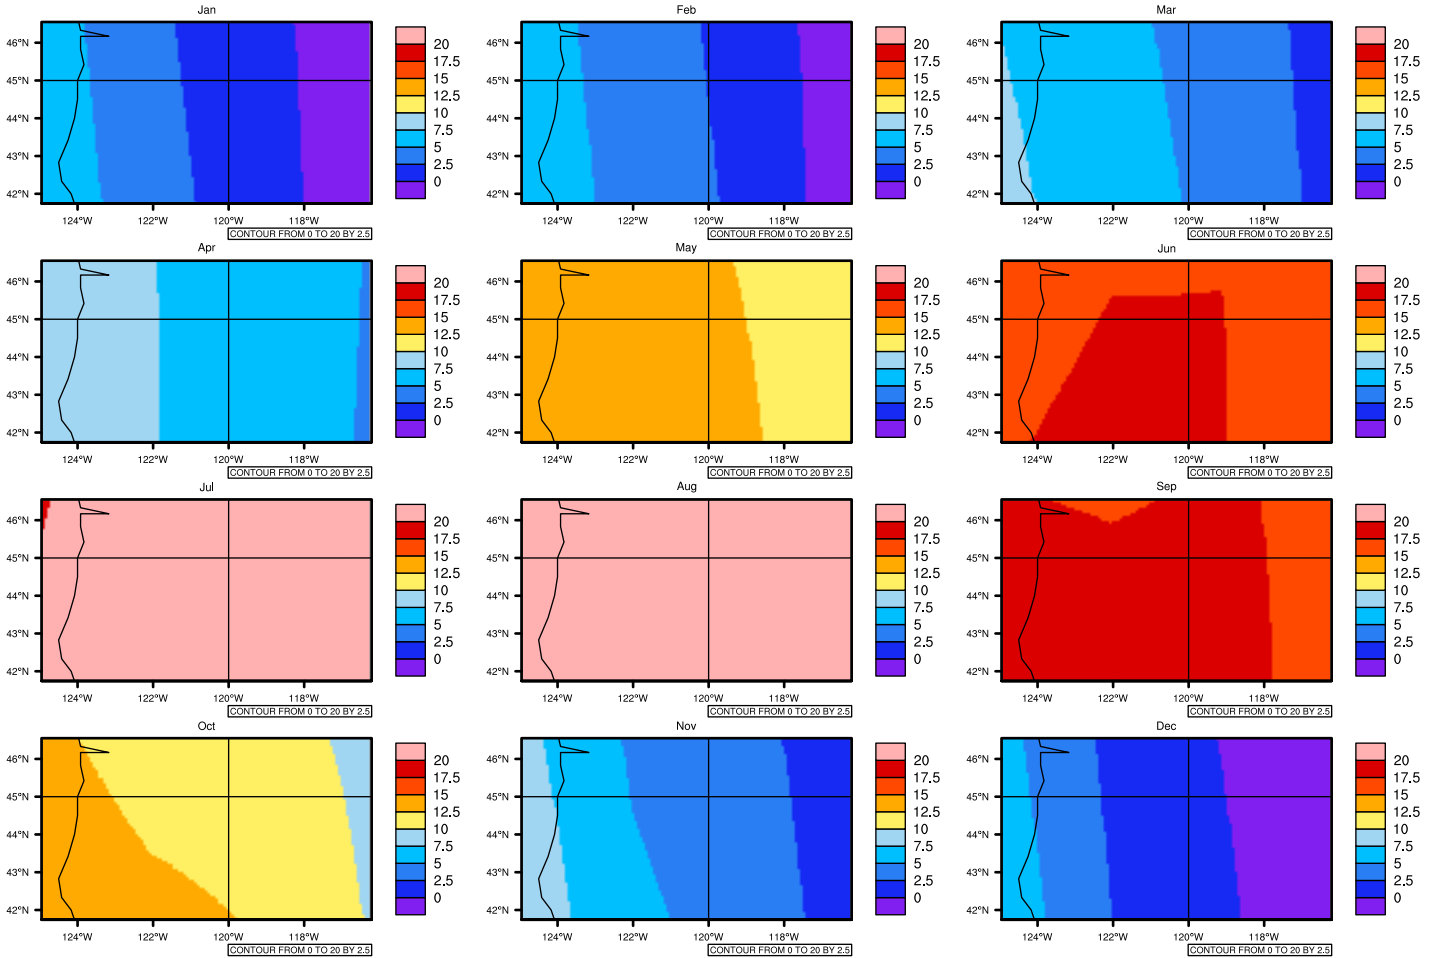

Monthly Daily Averagetetas(c) In 2080-2089 GFDL-ESM2M RCP85 - Oregon

AgriMetSoft (2020). Climate Maps. Available on:
<https://agrimetsoft.com/maps>

[Order a new map on <https://agrimetsoft.com/order>

[You can request maps from any dataset from the AgriMetSoft Team.](#)