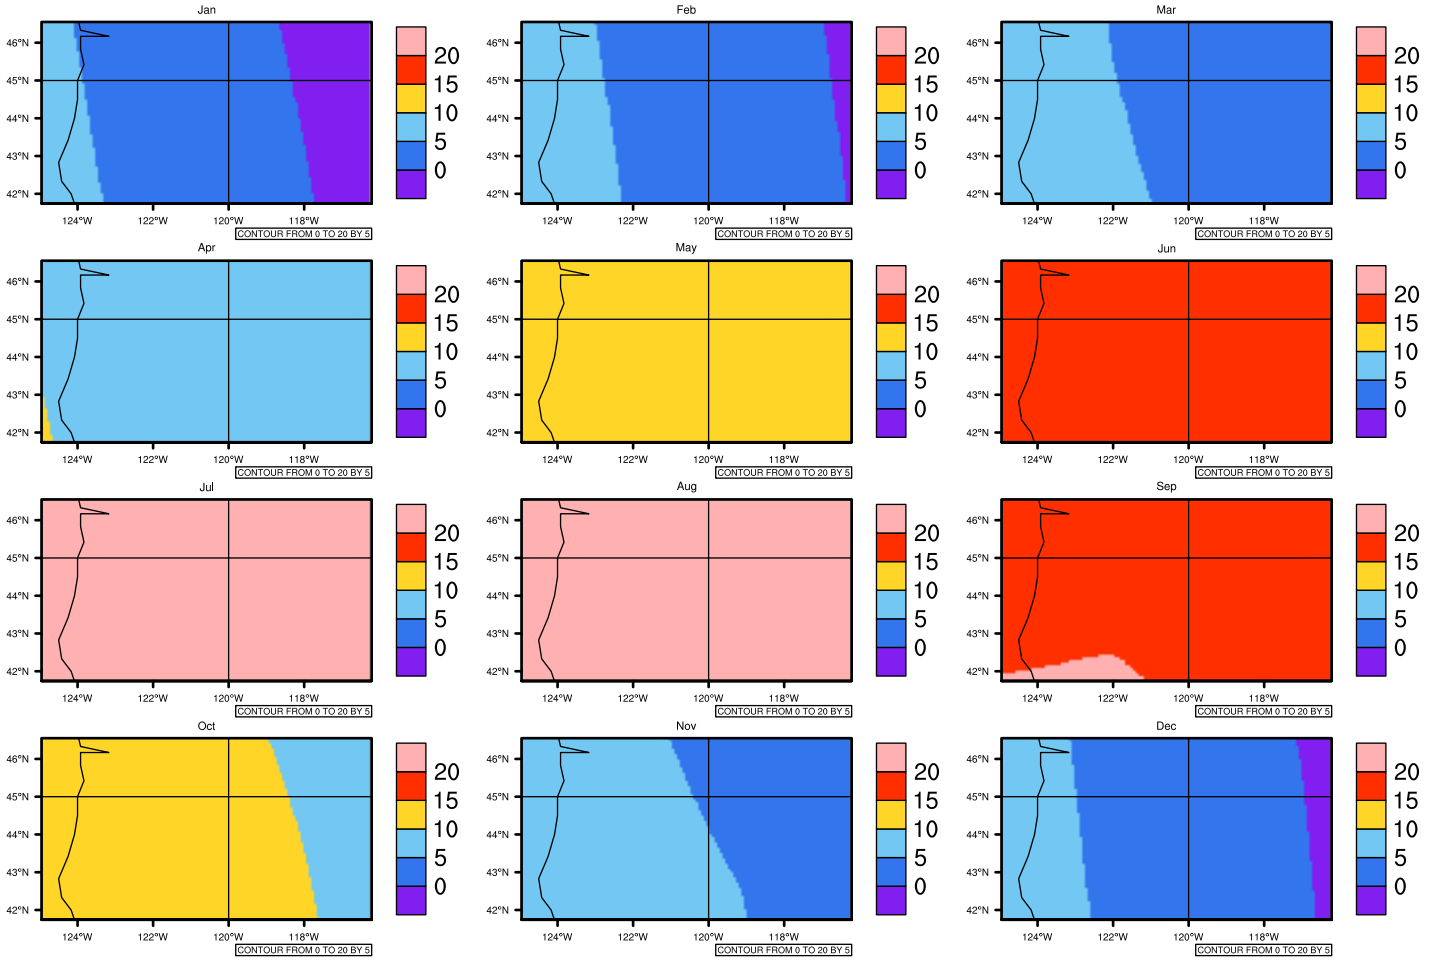

Monthly Daily Averaget(c) In 2090-2099 GFDL-ESM2M RCP85 - Oregon

AgriMetSoft (2020). Climate Maps. Available on:
<https://agrimetsoft.com/maps>

[Order a new map on <https://agrimetsoft.com/order>

[You can request maps from any dataset from the AgriMetSoft Team.](#)