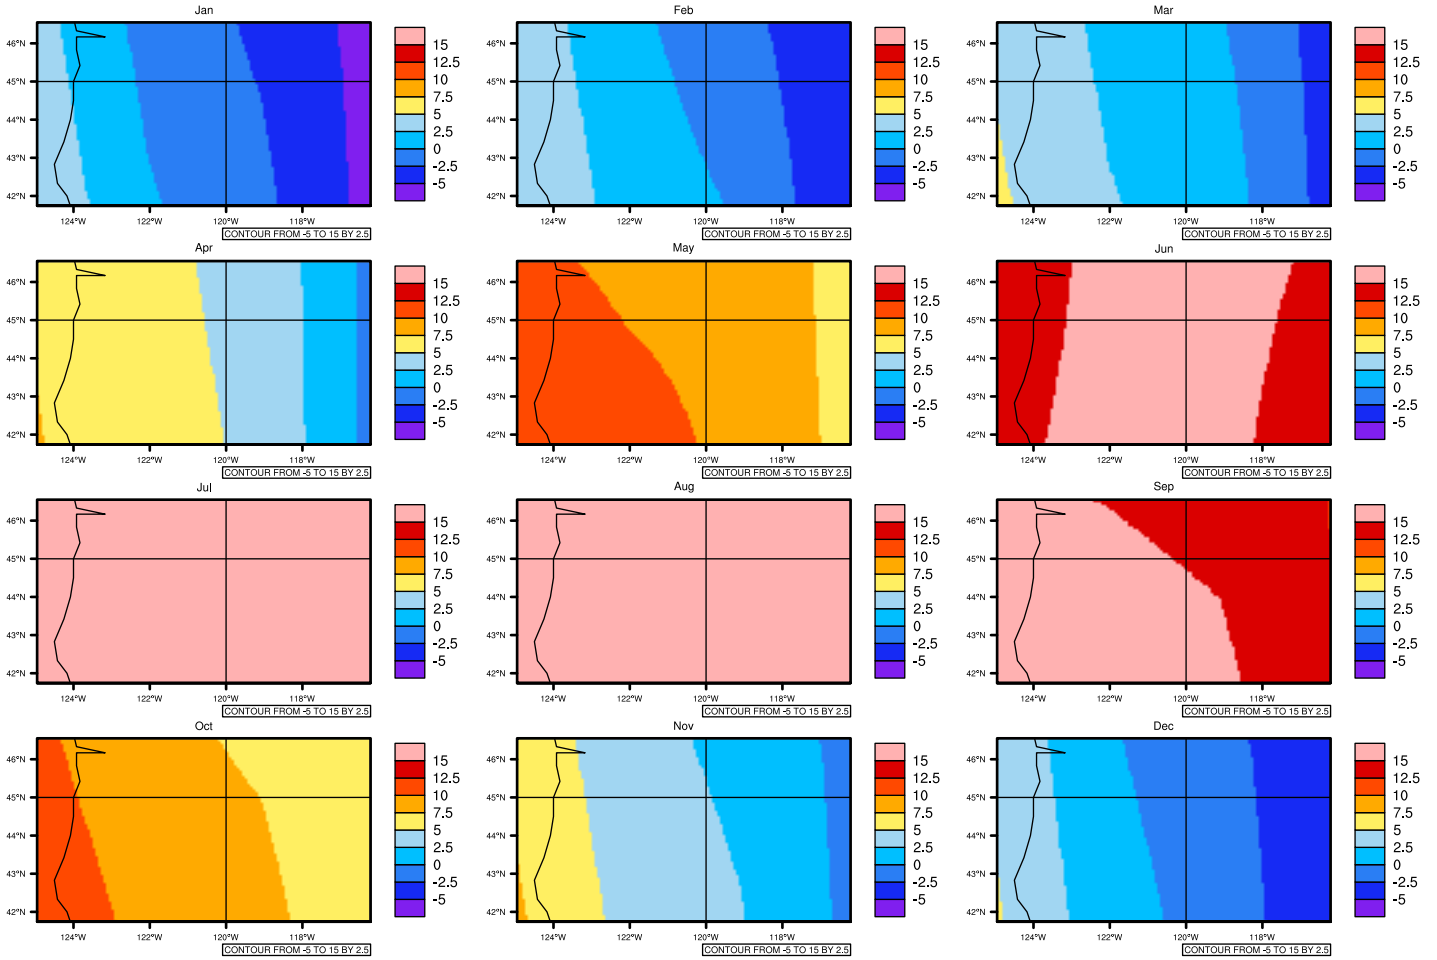

## Monthly Daily Averaget(c) In 1975-2005 GFDL-ESM2M historical - Oregon

AgriMetSoft (2020). Climate Maps. Available on:  
<https://agrimetsoft.com/maps>

[Order a new map on <https://agrimetsoft.com/order>

[You can request maps from any dataset from the AgriMetSoft Team.](#)