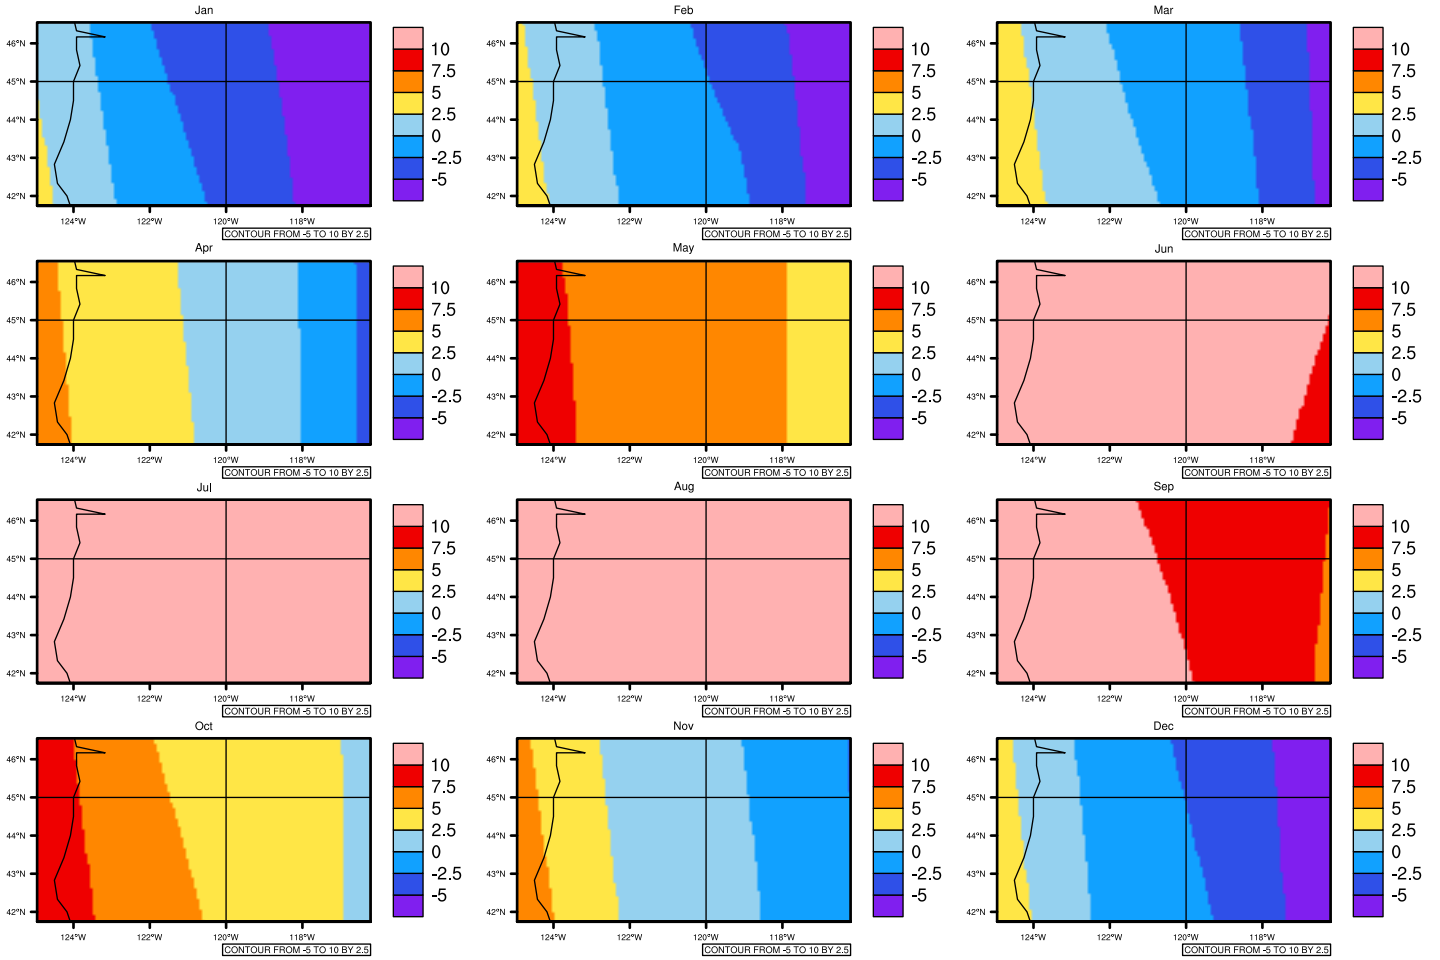

Monthly Daily Averagetasm(c) In 1975-2005 GFDL-ESM2M historical - Oregon

AgriMetSoft (2020). Climate Maps. Available on:
<https://agrimetsoft.com/maps>

[Order a new map on <https://agrimetsoft.com/order>

[You can request maps from any dataset from the AgriMetSoft Team.](#)