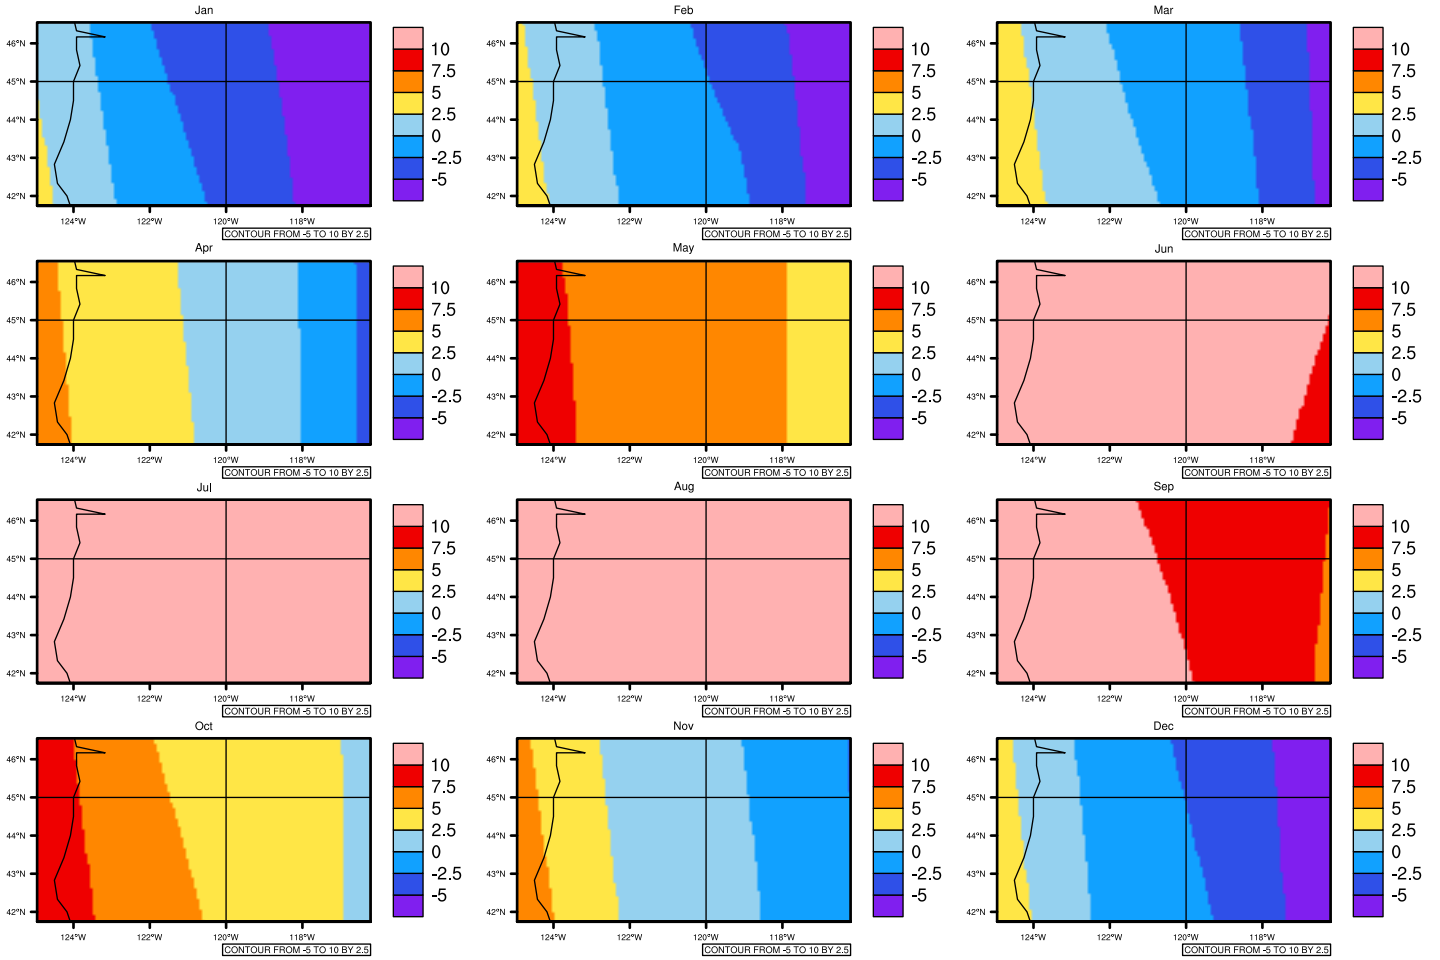

Monthly Daily Averagetasmin(c) In 1975-2005 GFDL-ESM2M historical - Oregon

AgriMetSoft (2020). Climate Maps. Available on:
<https://agrimetsoft.com/maps>

[Order a new map on <https://agrimetsoft.com/order>