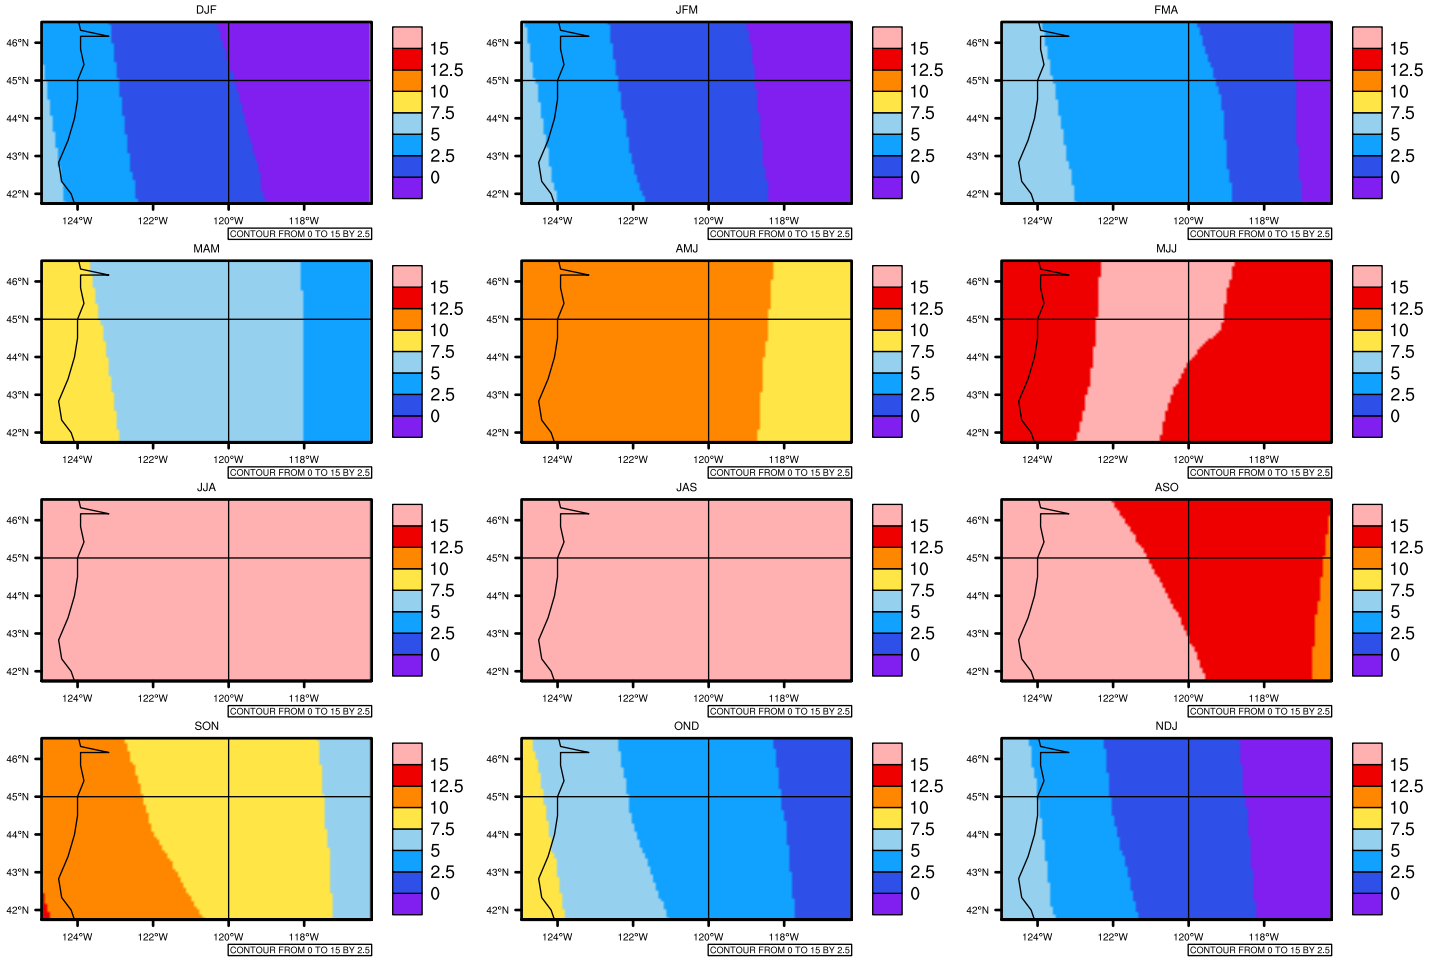

## Seasonally Daily Averaget(c) In 2020-2029 GFDL-ESM2M RCP45 - Oregon

AgriMetSoft (2020). Climate Maps. Available on:  
<https://agrimetsoft.com/maps>

[Order a new map on <https://agrimetsoft.com/order>