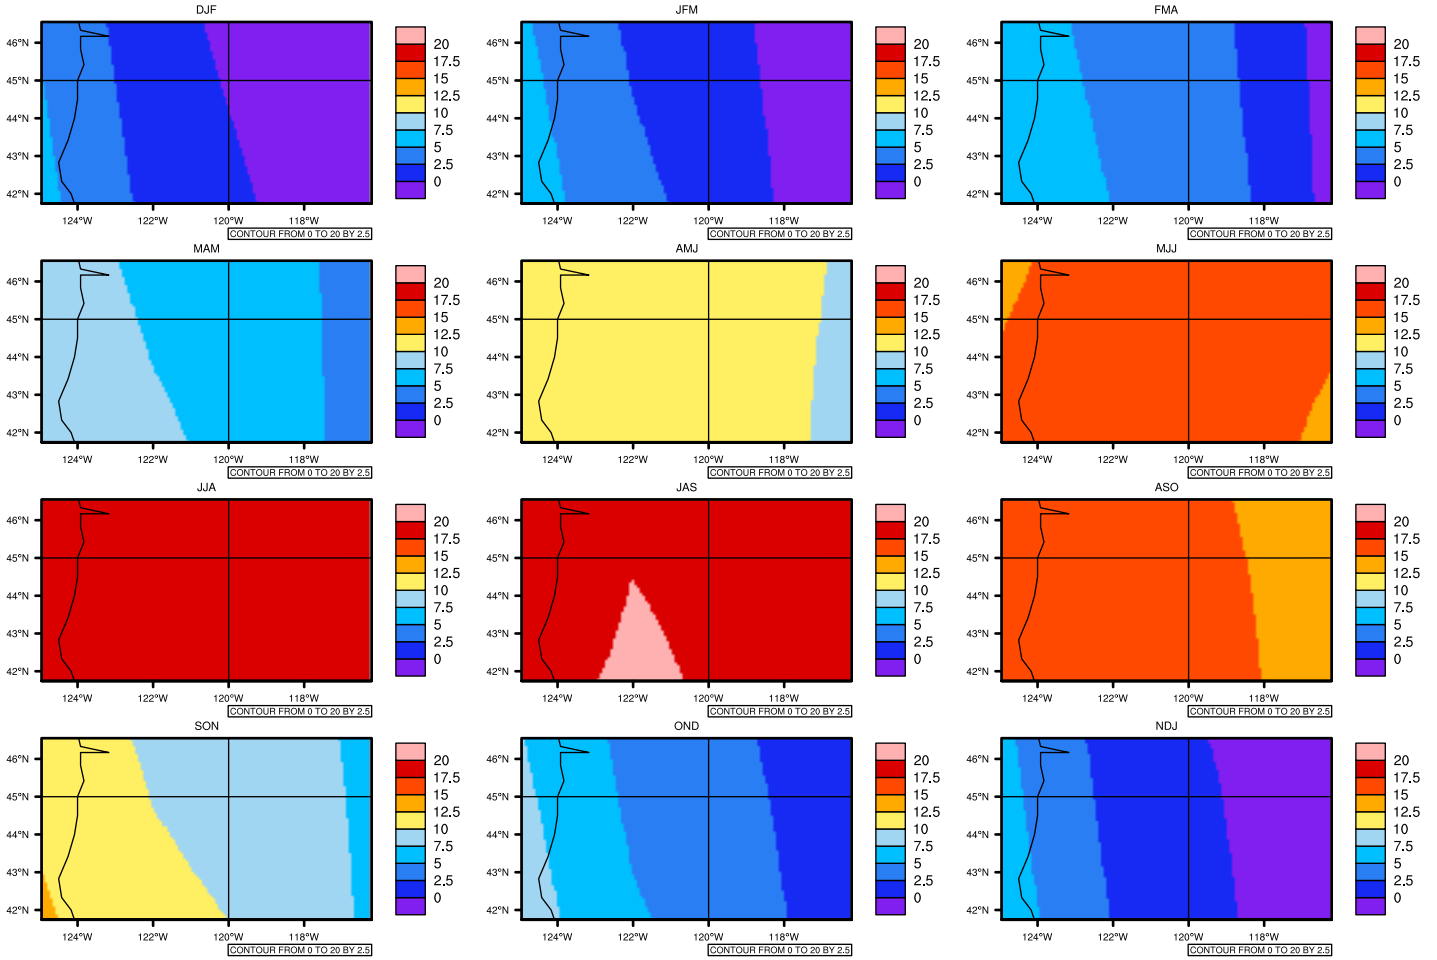

Seasonally Daily Averagetas(c) In 2060-2069 GFDL-ESM2M RCP45 - Oregon

AgriMetSoft (2020). Climate Maps. Available on:
<https://agrimetsoft.com/maps>

[Order a new map on <https://agrimetsoft.com/order>

[You can request maps from any dataset from the AgriMetSoft Team.](#)