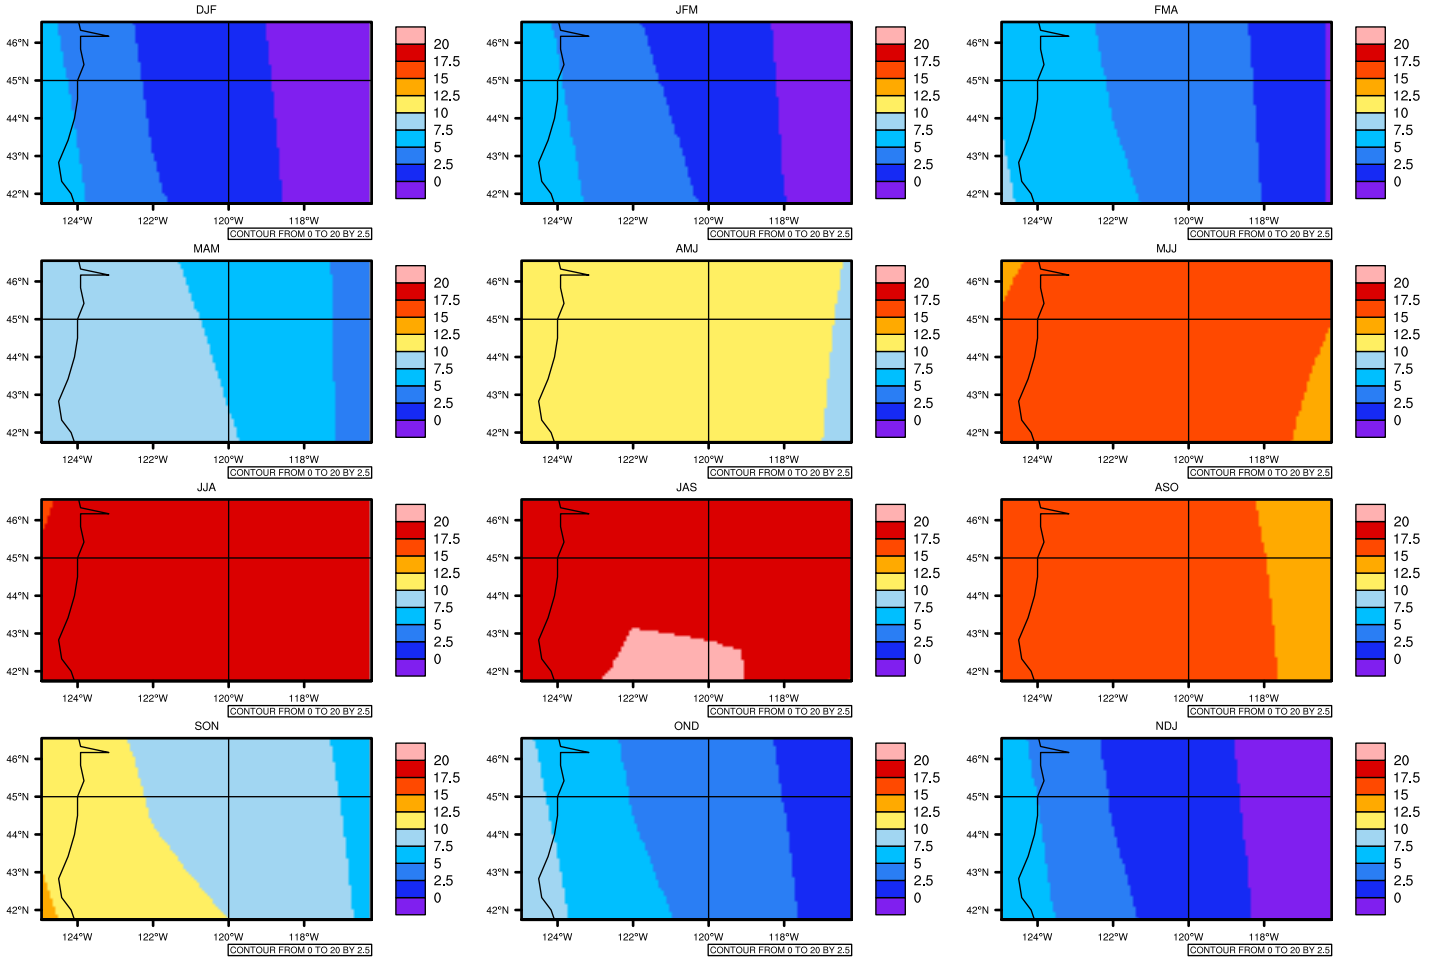

Seasonally Daily Averaget(c) In 2070-2079 GFDL-ESM2M RCP45 - Oregon

AgriMetSoft (2020). Climate Maps. Available on:
<https://agrimetsoft.com/maps>

[Order a new map on <https://agrimetsoft.com/order>

[You can request maps from any dataset from the AgriMetSoft Team.](#)