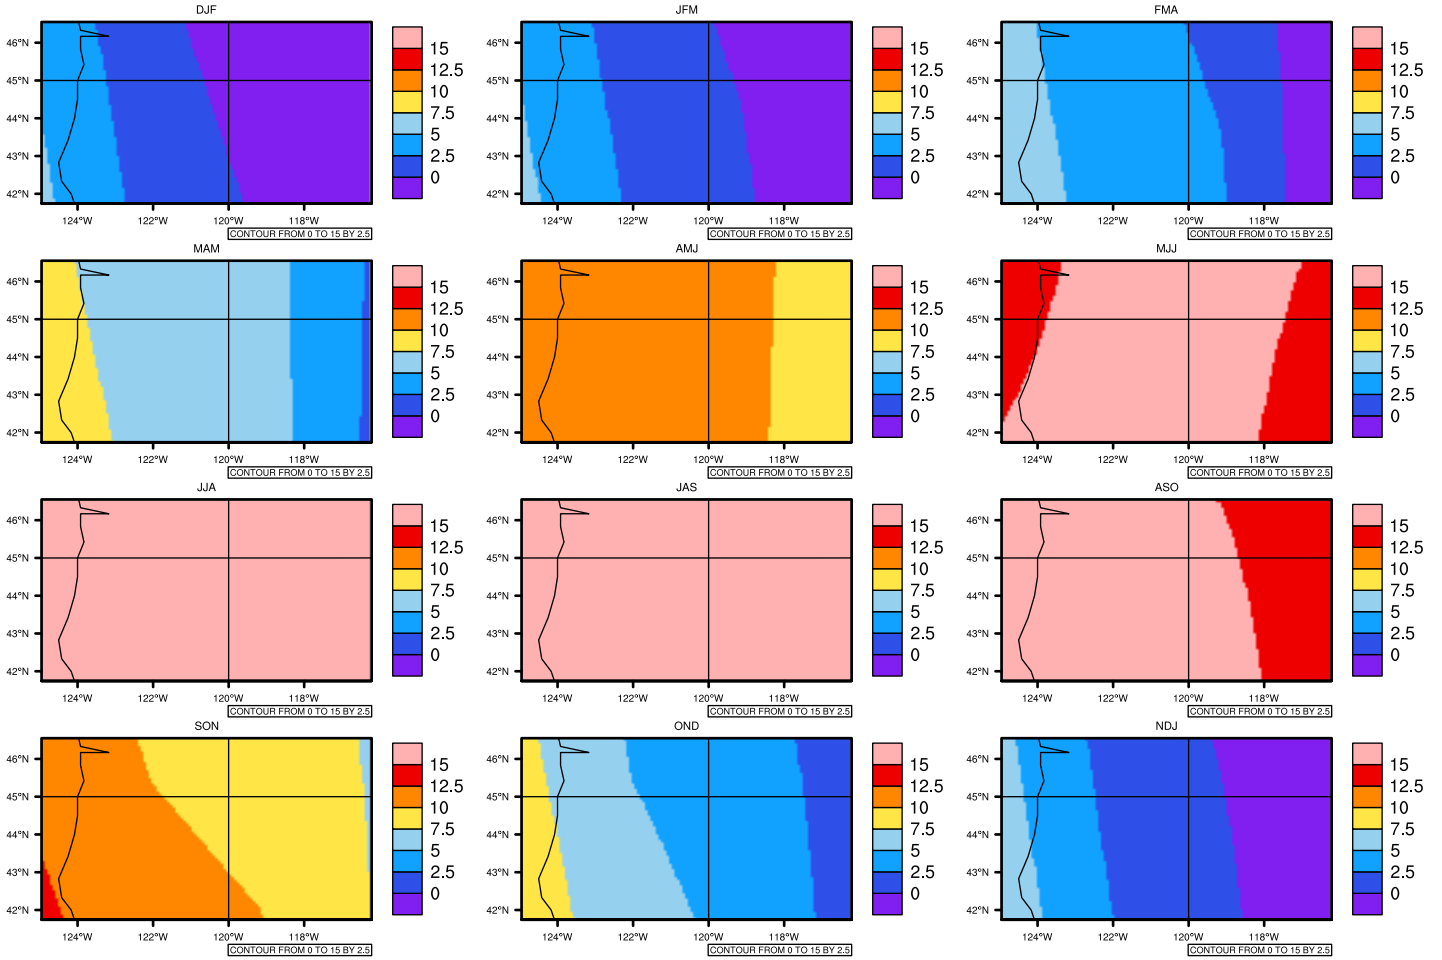

Seasonally Daily Averaget(c) In 2080-2089 GFDL-ESM2M RCP45 - Oregon

AgriMetSoft (2020). Climate Maps. Available on:
<https://agrimetsoft.com/maps>

[Order a new map on <https://agrimetsoft.com/order>

[You can request maps from any dataset from the AgriMetSoft Team.](#)