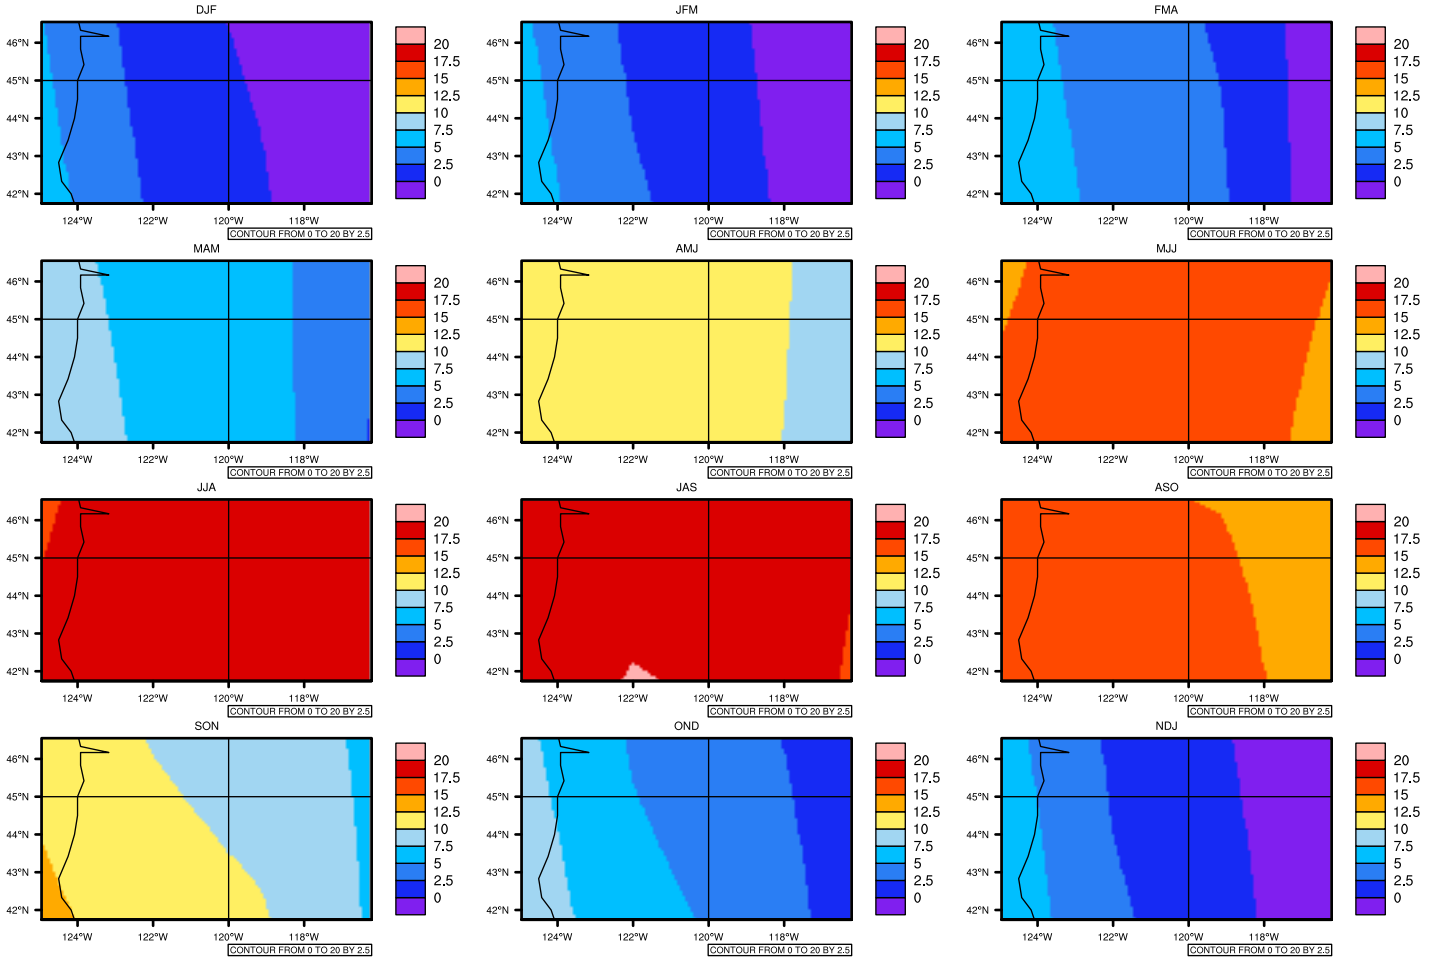

Seasonally Daily Averaget(c) In 2020-2029 GFDL-ESM2M RCP85 - Oregon

AgriMetSoft (2020). Climate Maps. Available on:
<https://agrimetsoft.com/maps>

[Order a new map on <https://agrimetsoft.com/order>