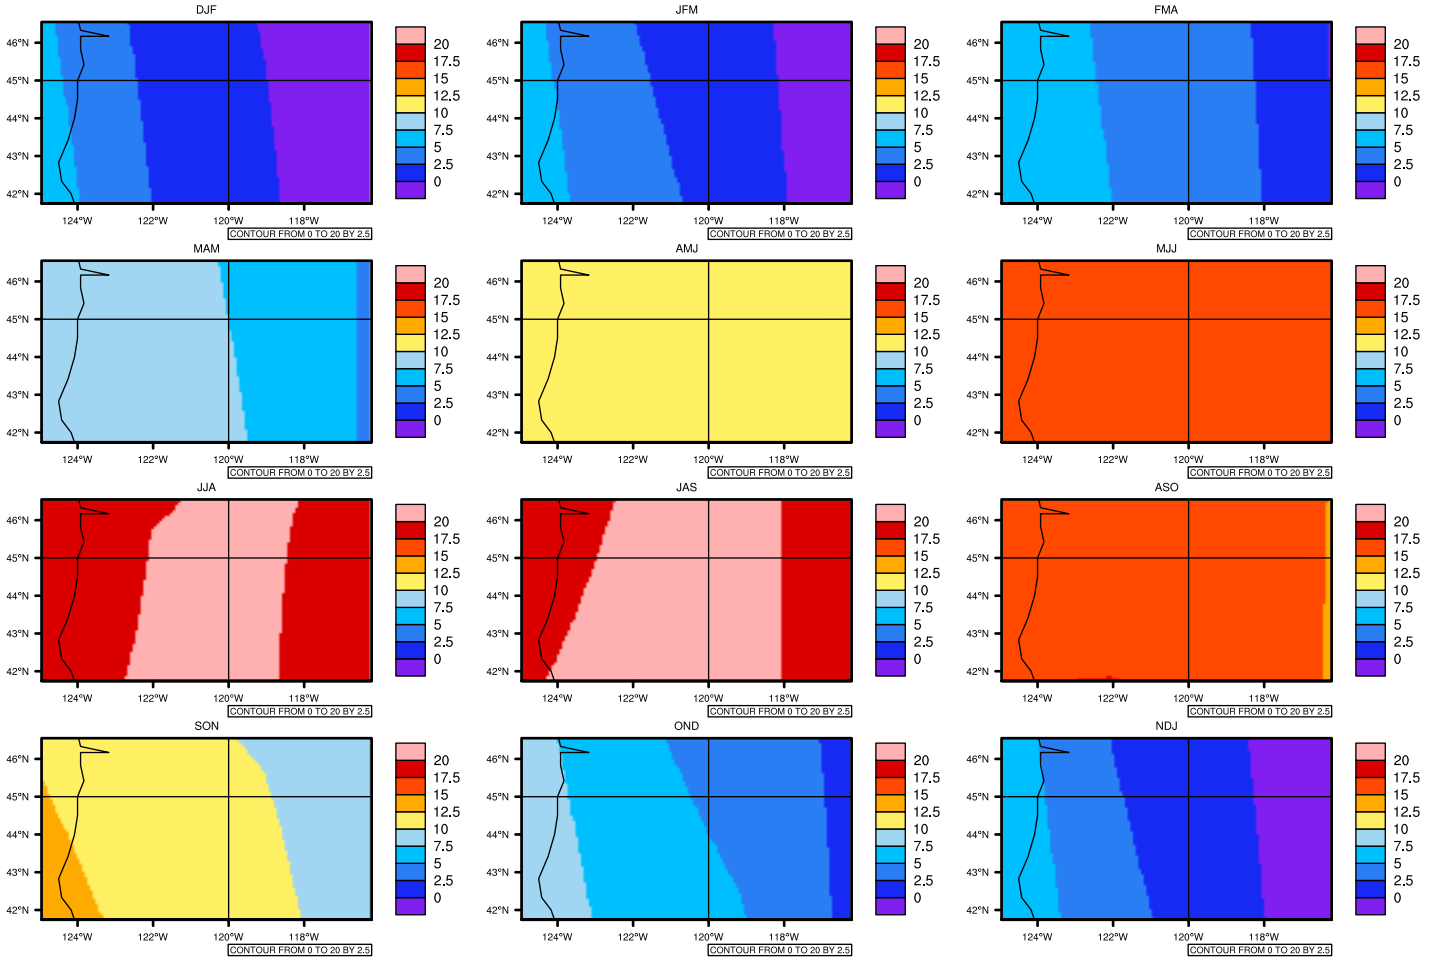

Seasonally Daily Averaget(c) In 2050-2059 GFDL-ESM2M RCP85 - Oregon

AgriMetSoft (2020). Climate Maps. Available on:
<https://agrimetsoft.com/maps>

[Order a new map on <https://agrimetsoft.com/order>

[You can request maps from any dataset from the AgriMetSoft Team.](#)