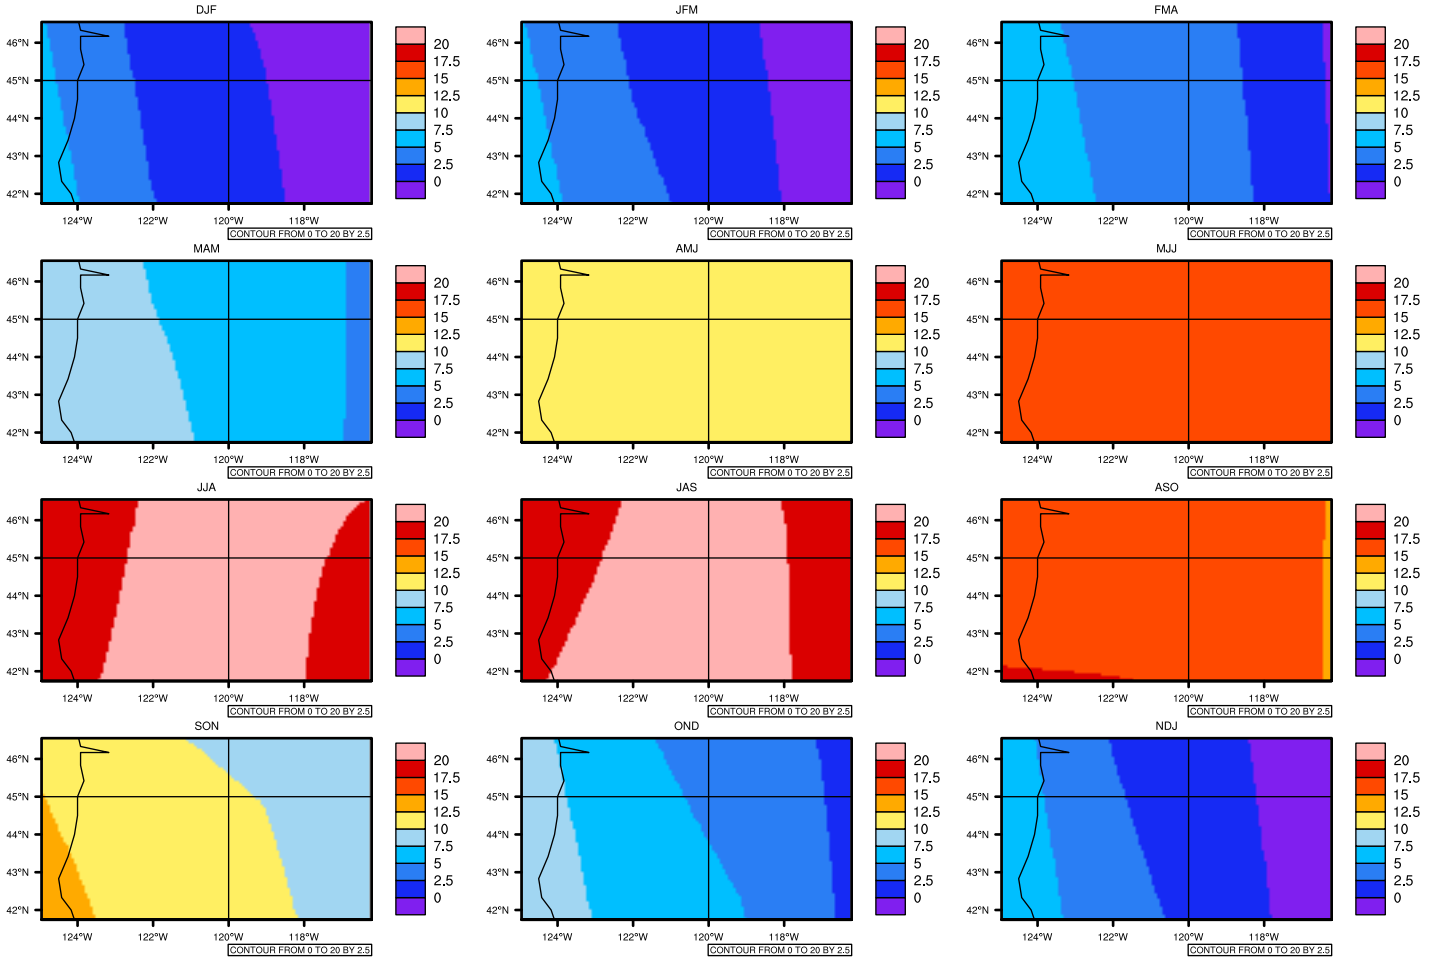

Seasonally Daily Averagetas(c) In 2060-2069 GFDL-ESM2M RCP85 - Oregon

AgriMetSoft (2020). Climate Maps. Available on:
<https://agrimetsoft.com/maps>

[Order a new map on <https://agrimetsoft.com/order>

[You can request maps from any dataset from the AgriMetSoft Team.](#)